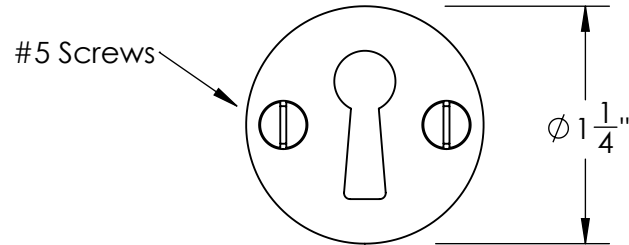

48168

#5 Screws

48169

#5 Screws

Merit Metal Products Inc.
242 Valley Road
Warrington, PA 18976
P 215-343-2500 F 215-343-4839

The information contained in this drawing is the sole intellectual property of Merit Metal Products. Any reproduction in part or as a whole without the written permission of Merit Metal Products is prohibited.

Unless Otherwise Specified:

Dimensions are in inches

All dimensions are from edge, theoretical sharp corner, or hole center.

	NAME	DATE
Drawn:	JHR	1/20/15

Comments:

TITLE:
**Merion Collection
Bit Key Escutcheon**

PART. NO.
48168 & 48169