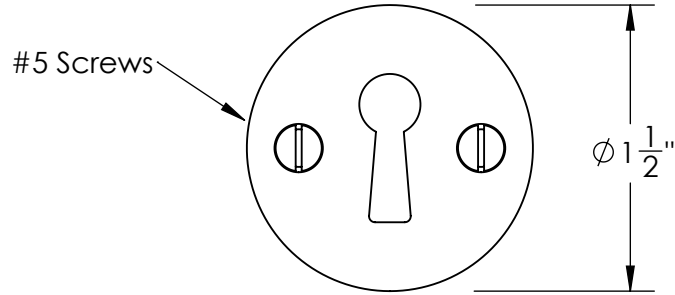

48168

#5 Screws

48169

#5 Screws

Merit Metal Products Inc.
242 Valley Road
Warrington, PA 18976
P 215-343-2500 F 215-343-4839

The information contained in this drawing is the sole intellectual property of Merit Metal Products. Any reproduction in part or as a whole without the written permission of Merit Metal Products is prohibited.

Unless Otherwise Specified:

Dimensions are in inches

All dimensions are from edge, theoretical sharp corner, or hole center.

	NAME	DATE
Drawn:	JHR	1/20/15

Comments:

TITLE:
**Merion Collection
Bit Key Escutcheon**

PART. NO.
48168 & 48169