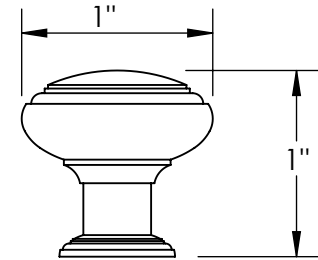

47970-.75

47970-1

Merit Metal Products Inc.
242 Valley Road
Warrington, PA 18976
P 215-343-2500 F 215-343-4839

The information contained in this drawing is the sole intellectual property of Merit Metal Products. Any reproduction in part or as a whole without the written permission of Merit Metal Products is prohibited.

Unless Otherwise Specified:

Dimensions are in inches

All dimensions are from edge, theoretical sharp corner, or hole center.

	NAME	DATE
Drawn:	JHR	1/20/15

Comments:

TITLE:

**Gwynedd Collection
Cabinet Knob**

PART. NO.

**47970-.75   47970-1
47970-1.25   47970-1.5**