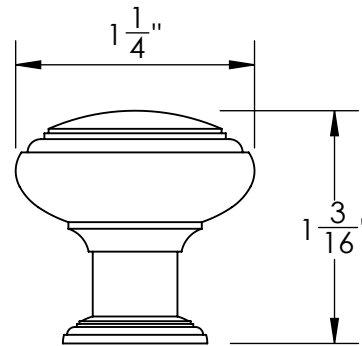

47970-1.25