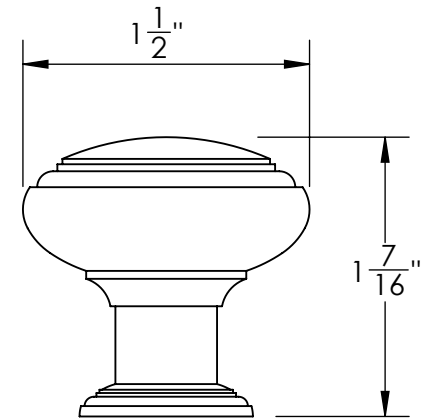

47970-.75

47970-1

47970-1.5

Merit Metal Products Inc.
242 Valley Road
Warrington, PA 18976
P 215-343-2500 F 215-343-4839

The information contained in this drawing is the sole intellectual property of Merit Metal Products. Any reproduction in part or as a whole without the written permission of Merit Metal Products is prohibited.

Unless Otherwise Specified:

Dimensions are in inches

All dimensions are from edge, theoretical sharp corner, or hole center.

	NAME	DATE
Drawn:	JHR	1/20/15

Comments:

TITLE:

**Gwynedd Collection
Cabinet Knob**

PART. NO.

**47970-.75   47970-1
47970-1.25   47970-1.5**