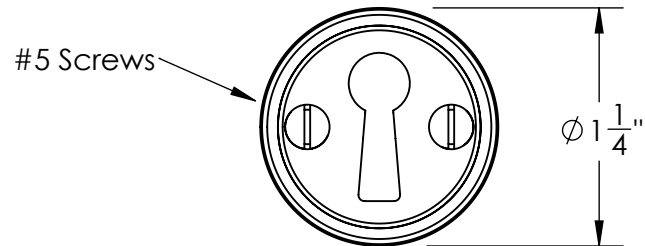

47968

47969

EST. 1876

Merit Metal Products Inc.
242 Valley Road
Warrington, PA 18976
P 215-343-2500 F 215-343-4839

The information contained in this drawing is the sole intellectual property of Merit Metal Products. Any reproduction in part or as a whole without the written permission of Merit Metal Products is prohibited.

Unless Otherwise Specified:

Dimensions are in inches

All dimensions are from edge, theoretical sharp corner, or hole center.

	NAME	DATE
Drawn:	JHR	1/20/15
Comments:		

TITLE:
**Gwynedd Collection
Bit Key Escutcheon**

PART. NO.
47968 & 47969