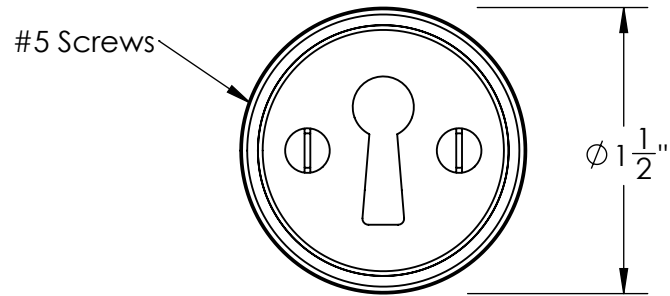

47968

47969

EST. 1876

Merit Metal Products Inc.
242 Valley Road
Warrington, PA 18976
P 215-343-2500 F 215-343-4839

The information contained in this drawing is the sole intellectual property of Merit Metal Products. Any reproduction in part or as a whole without the written permission of Merit Metal Products is prohibited.

Unless Otherwise Specified:

Dimensions are in inches

All dimensions are from edge, theoretical sharp corner, or hole center.

	NAME	DATE
Drawn:	JHR	1/20/15
Comments:		

TITLE:
**Gwynedd Collection
Bit Key Escutcheon**

PART. NO.
47968 & 47969