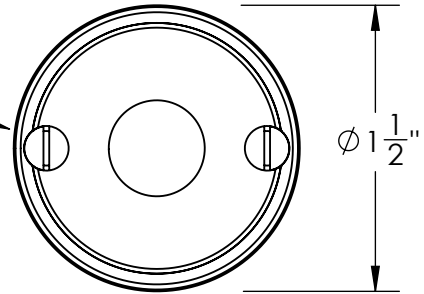

47960

#5 Screws

47961

#5 Screws

Merit Metal Products Inc.
242 Valley Road
Warrington, PA 18976
P 215-343-2500 F 215-343-4839

The information contained in this drawing is the sole intellectual property of Merit Metal Products. Any reproduction in part or as a whole without the written permission of Merit Metal Products is prohibited.

Unless Otherwise Specified:
Dimensions are in inches
All dimensions are from edge, theoretical sharp corner, or hole center.

	NAME	DATE
Drawn:	JHR	1/20/15

Comments:

TITLE: **Gwynedd Collection
Emergency Key
Escutcheon with Plug**

PART. NO.
47960 & 47961