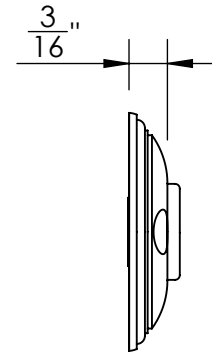

47960

#5 Screws

47961

#5 Screws

Merit Metal Products Inc.
242 Valley Road
Warrington, PA 18976
P 215-343-2500 F 215-343-4839

The information contained in this drawing is the sole intellectual property of Merit Metal Products. Any reproduction in part or as a whole without the written permission of Merit Metal Products is prohibited.

Unless Otherwise Specified:
Dimensions are in inches
All dimensions are from edge, theoretical sharp corner, or hole center.

	NAME	DATE
Drawn:	JHR	1/20/15

Comments:

TITLE: **Gwynedd Collection
Emergency Key
Escutcheon with Plug**

PART. NO.
47960 & 47961