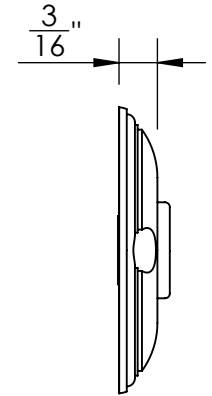

47960

#5 Screws

47961

#5 Screws

Merit Metal Products Inc.
242 Valley Road
Warrington, PA 18976
P 215-343-2500 F 215-343-4839

The information contained in this drawing is the sole intellectual property of Merit Metal Products. Any reproduction in part or as a whole without the written permission of Merit Metal Products is prohibited.

Unless Otherwise Specified:
Dimensions are in inches
All dimensions are from edge, theoretical sharp corner, or hole center.

	NAME	DATE
Drawn:	JHR	1/20/15

Comments:

TITLE: **Gwynedd Collection
Emergency Key
Escutcheon with Plug**

PART. NO.
47960 & 47961