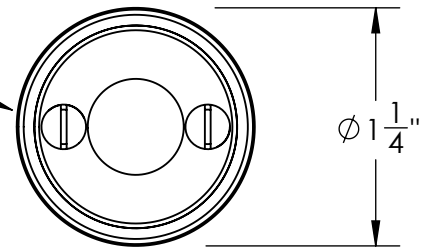

47960

#5 Screws

47961

#5 Screws

Merit Metal Products Inc.
242 Valley Road
Warrington, PA 18976
P 215-343-2500 F 215-343-4839

The information contained in this drawing is the sole intellectual property of Merit Metal Products. Any reproduction in part or as a whole without the written permission of Merit Metal Products is prohibited.

Unless Otherwise Specified:
Dimensions are in inches
All dimensions are from edge, theoretical sharp corner, or hole center.

	NAME	DATE
Drawn:	JHR	1/20/15

Comments:

TITLE: **Gwynedd Collection
Emergency Key
Escutcheon with Plug**

PART. NO.
47960 & 47961