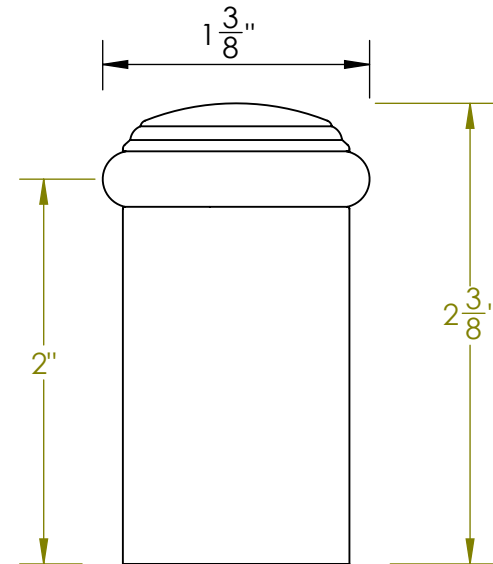

478FDSM-1

478FDSM-2

Merit Metal Products Inc.
242 Valley Road
Warrington, PA 18976
P 215-343-2500 F 215-343-4839

The information contained in this drawing is the sole intellectual property of Merit Metal Products. Any reproduction in part or as a whole without the written permission of Merit Metal Products is prohibited.

Unless Otherwise Specified:

Dimensions are in inches

All dimensions are from edge, theoretical sharp corner, or hole center.

	NAME	DATE
Drawn:	JHR	1/20/15
Comments:		

TITLE:
**Gwynedd Collection
Door Stop**

PART. NO.
478FDSM-1 & 478FDSM-2