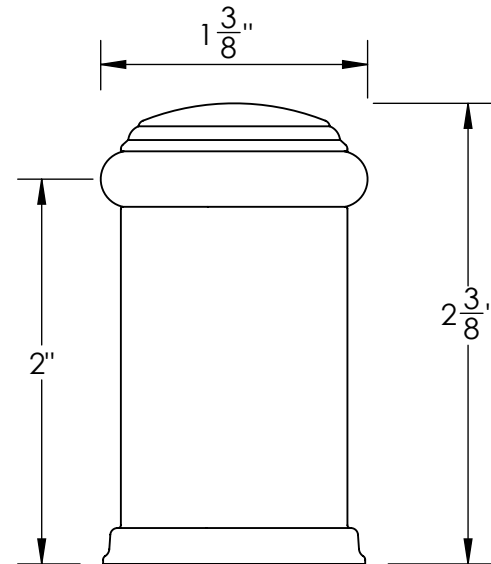

478FDS-1

478FDS-2

Merit Metal Products Inc.
242 Valley Road
Warrington, PA 18976
P 215-343-2500 F 215-343-4839

The information contained in this drawing is the sole intellectual property of Merit Metal Products. Any reproduction in part or as a whole without the written permission of Merit Metal Products is prohibited.

Unless Otherwise Specified:

Dimensions are in inches

All dimensions are from edge, theoretical sharp corner, or hole center.

	NAME	DATE
Drawn:	JHR	1/20/15
Comments:		

TITLE:
**Gwynedd Collection
Door Stop**

PART. NO.
478FDS-1 & 478FDS-2