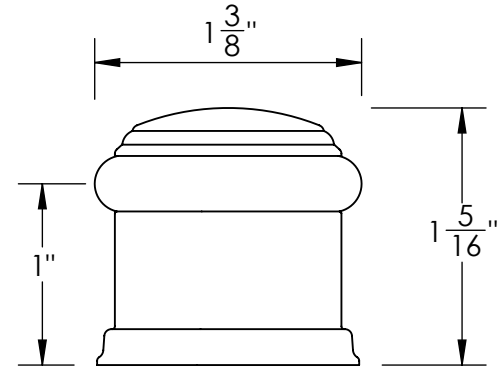

478FDS-1

478FDS-2

Merit Metal Products Inc.
242 Valley Road
Warrington, PA 18976
P 215-343-2500 F 215-343-4839

The information contained in this drawing is the sole intellectual property of Merit Metal Products. Any reproduction in part or as a whole without the written permission of Merit Metal Products is prohibited.

Unless Otherwise Specified:

Dimensions are in inches

All dimensions are from edge, theoretical sharp corner, or hole center.

	NAME	DATE
Drawn:	JHR	1/20/15
Comments:		

TITLE:
**Gwynedd Collection
Door Stop**

PART. NO.
478FDS-1 & 478FDS-2