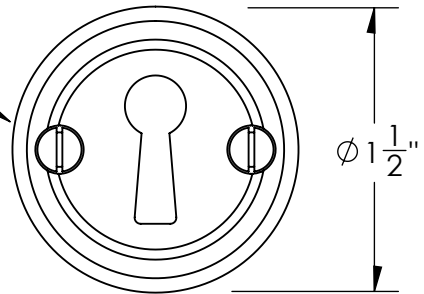

47868

#5 Screws

47869

#5 Screws

Merit Metal Products Inc.
242 Valley Road
Warrington, PA 18976
P 215-343-2500 F 215-343-4839

The information contained in this drawing is the sole intellectual property of Merit Metal Products. Any reproduction in part or as a whole without the written permission of Merit Metal Products is prohibited.

Unless Otherwise Specified:

Dimensions are in inches

All dimensions are from edge, theoretical sharp corner, or hole center.

	NAME	DATE
Drawn:	JHR	1/20/15

Comments:

TITLE:
**Gwynedd Collection
Bit Key Escutcheon**

PART. NO.
47868 & 47869