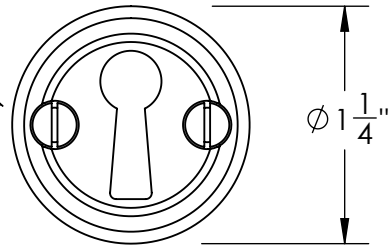

Merit Metal Products Inc.
242 Valley Road
Warrington, PA 18976
P 215-343-2500 F 215-343-4839

The information contained in this drawing is the sole intellectual property of Merit Metal Products. Any reproduction in part or as a whole without the written permission of Merit Metal Products is prohibited.

Unless Otherwise Specified:

Dimensions are in inches

All dimensions are from edge, theoretical sharp corner, or hole center.

	NAME	DATE
Drawn:	JHR	1/20/15

Comments:

TITLE:
**Gwynedd Collection
Bit Key Escutcheon**

PART. NO.
47868 & 47869