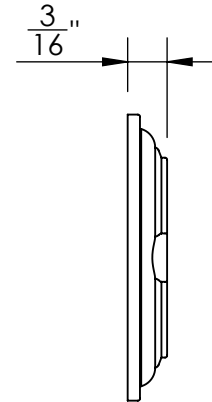

47868

#5 Screws

47869

#5 Screws

Merit Metal Products Inc.
242 Valley Road
Warrington, PA 18976
P 215-343-2500 F 215-343-4839

The information contained in this drawing is the sole intellectual property of Merit Metal Products. Any reproduction in part or as a whole without the written permission of Merit Metal Products is prohibited.

Unless Otherwise Specified:

Dimensions are in inches

All dimensions are from edge, theoretical sharp corner, or hole center.

	NAME	DATE
Drawn:	JHR	1/20/15

Comments:

TITLE:
**Gwynedd Collection
Bit Key Escutcheon**

PART. NO.
47868 & 47869