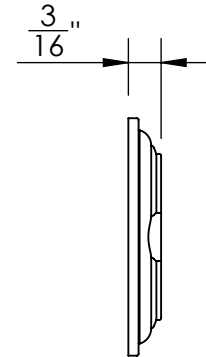

Merit Metal Products Inc.
242 Valley Road
Warrington, PA 18976
P 215-343-2500 F 215-343-4839

The information contained in this drawing is the sole intellectual property of Merit Metal Products. Any reproduction in part or as a whole without the written permission of Merit Metal Products is prohibited.

Unless Otherwise Specified:

Dimensions are in inches

All dimensions are from edge, theoretical sharp corner, or hole center.

	NAME	DATE
Drawn:	JHR	1/20/15

Comments:

TITLE:
**Gwynedd Collection
Bit Key Escutcheon**

PART. NO.
47868 & 47869