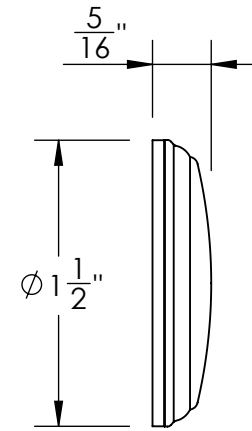

47865

#5 Screws

47866

#5 Screws

Merit Metal Products Inc.
242 Valley Road
Warrington, PA 18976
P 215-343-2500 F 215-343-4839

The information contained in this drawing is the sole intellectual property of Merit Metal Products. Any reproduction in part or as a whole without the written permission of Merit Metal Products is prohibited.

Unless Otherwise Specified:
Dimensions are in inches
All dimensions are from edge, theoretical sharp corner, or hole center.

	NAME	DATE
Drawn:	JHR	1/20/15

Comments:

TITLE: **Gwynedd Collection
Emergency Key Escutcheon
with Swivel Cover**

PART. NO.

47865 & 47866