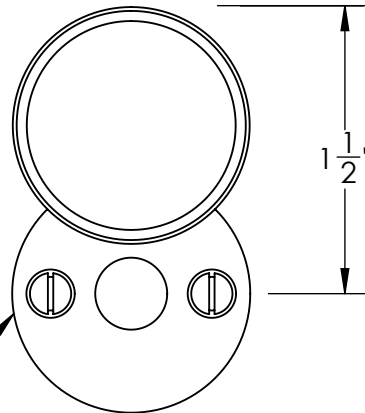

Merit Metal Products Inc.
242 Valley Road
Warrington, PA 18976
P 215-343-2500 F 215-343-4839

The information contained in this drawing is the sole intellectual property of Merit Metal Products. Any reproduction in part or as a whole without the written permission of Merit Metal Products is prohibited.

Unless Otherwise Specified:
Dimensions are in inches
All dimensions are from edge, theoretical sharp corner, or hole center.

	NAME	DATE
Drawn:	JHR	1/20/15

Comments:

TITLE: **Gwynedd Collection
Emergency Key Escutcheon
with Swivel Cover**

PART. NO.

47865 & 47866