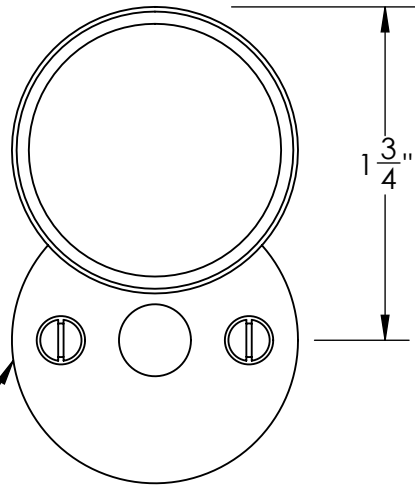

47865

#5 Screws

47866

#5 Screws

Merit Metal Products Inc.
242 Valley Road
Warrington, PA 18976
P 215-343-2500 F 215-343-4839

The information contained in this drawing is the sole intellectual property of Merit Metal Products. Any reproduction in part or as a whole without the written permission of Merit Metal Products is prohibited.

Unless Otherwise Specified:
Dimensions are in inches
All dimensions are from edge, theoretical sharp corner, or hole center.

	NAME	DATE
Drawn:	JHR	1/20/15

Comments:

TITLE: **Gwynedd Collection
Emergency Key Escutcheon
with Swivel Cover**

PART. NO.

47865 & 47866