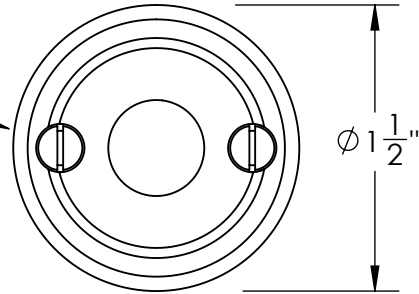

47860

#5 Screws

47861

#5 Screws

Merit Metal Products Inc.
242 Valley Road
Warrington, PA 18976
P 215-343-2500 F 215-343-4839

The information contained in this drawing is the sole intellectual property of Merit Metal Products. Any reproduction in part or as a whole without the written permission of Merit Metal Products is prohibited.

Unless Otherwise Specified:

Dimensions are in inches

All dimensions are from edge, theoretical sharp corner, or hole center.

	NAME	DATE
Drawn:	JHR	1/20/15

Comments:

TITLE: **Gwynedd Collection
Emergency Key
Escutcheon with Plug**

PART. NO.
47860 & 47861