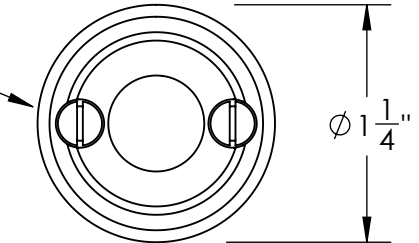

47860

#5 Screws

47861

#5 Screws

Merit Metal Products Inc.
242 Valley Road
Warrington, PA 18976
P 215-343-2500 F 215-343-4839

The information contained in this drawing is the sole intellectual property of Merit Metal Products. Any reproduction in part or as a whole without the written permission of Merit Metal Products is prohibited.

Unless Otherwise Specified:

Dimensions are in inches

All dimensions are from edge, theoretical sharp corner, or hole center.

	NAME	DATE
Drawn:	JHR	1/20/15

Comments:

TITLE: **Gwynedd Collection
Emergency Key
Escutcheon with Plug**

PART. NO.
47860 & 47861