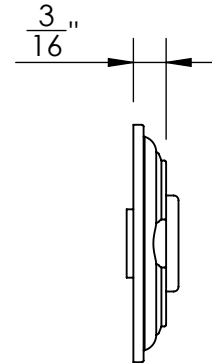

47860

#5 Screws

47861

#5 Screws

Merit Metal Products Inc.
242 Valley Road
Warrington, PA 18976
P 215-343-2500 F 215-343-4839

The information contained in this drawing is the sole intellectual property of Merit Metal Products. Any reproduction in part or as a whole without the written permission of Merit Metal Products is prohibited.

Unless Otherwise Specified:

Dimensions are in inches

All dimensions are from edge, theoretical sharp corner, or hole center.

	NAME	DATE
Drawn:	JHR	1/20/15

Comments:

TITLE: **Gwynedd Collection
Emergency Key
Escutcheon with Plug**

PART. NO.
47860 & 47861