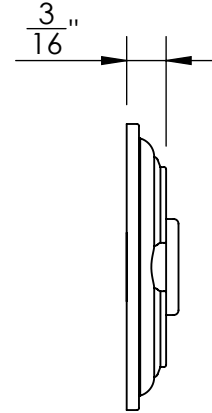

47860

#5 Screws

47861

#5 Screws

Merit Metal Products Inc.
242 Valley Road
Warrington, PA 18976
P 215-343-2500 F 215-343-4839

The information contained in this drawing is the sole intellectual property of Merit Metal Products. Any reproduction in part or as a whole without the written permission of Merit Metal Products is prohibited.

Unless Otherwise Specified:

Dimensions are in inches

All dimensions are from edge, theoretical sharp corner, or hole center.

	NAME	DATE
Drawn:	JHR	1/20/15

Comments:

TITLE: **Gwynedd Collection
Emergency Key
Escutcheon with Plug**

PART. NO.
47860 & 47861