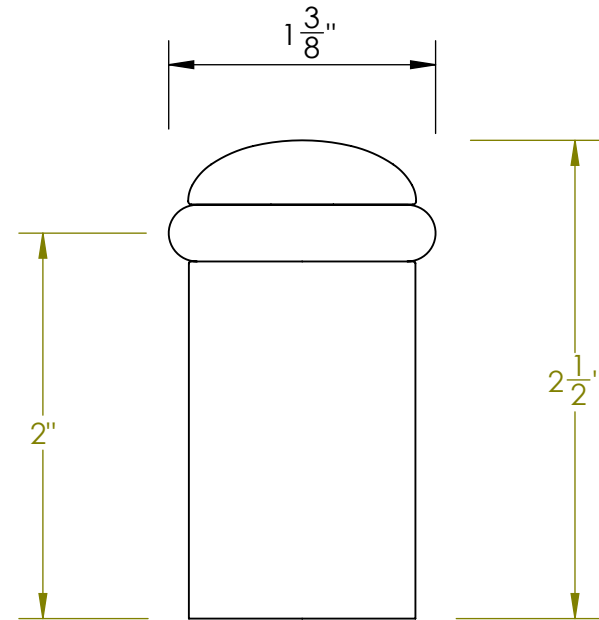

477FDSM-1

477FDSM-2

Merit Metal Products Inc.
242 Valley Road
Warrington, PA 18976
P 215-343-2500 F 215-343-4839

The information contained in this drawing is the sole intellectual property of Merit Metal Products. Any reproduction in part or as a whole without the written permission of Merit Metal Products is prohibited.

Unless Otherwise Specified:

Dimensions are in inches

All dimensions are from edge, theoretical sharp corner, or hole center.

	NAME	DATE
Drawn:	JHR	1/20/15

Comments:

TITLE:
**Gwynedd Collection
Door Stop**

PART. NO.
477FDSM-1 & 477FDSM-2