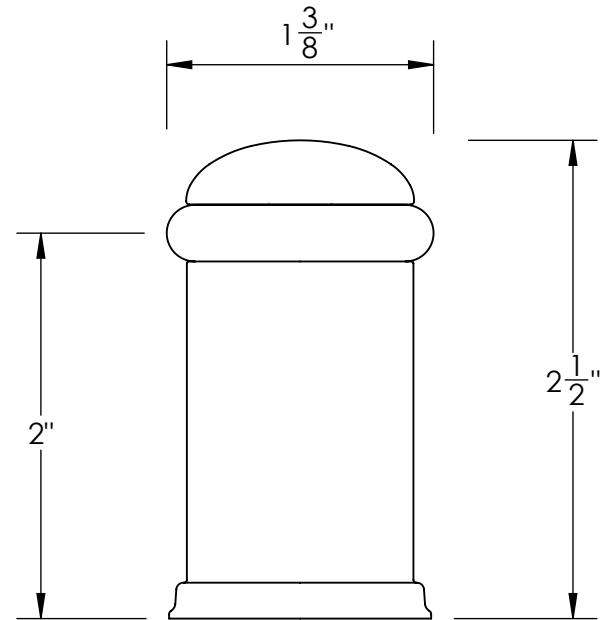

477FDS-1

477FDS-2

Merit Metal Products Inc.
242 Valley Road
Warrington, PA 18976
P 215-343-2500 F 215-343-4839

The information contained in this drawing is the sole intellectual property of Merit Metal Products. Any reproduction in part or as a whole without the written permission of Merit Metal Products is prohibited.

Unless Otherwise Specified:

Dimensions are in inches

All dimensions are from edge, theoretical sharp corner, or hole center.

	NAME	DATE
Drawn:	JHR	1/20/15

Comments:

TITLE:
**Gwynedd Collection
Door Stop**

PART. NO.
477FDS-1 & 477FDS-2