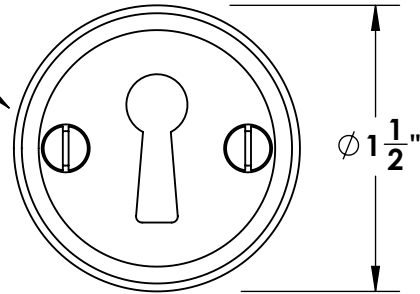

47768

#5 SCREWS

47769

#5 SCREWS

PROPRIETARY AND CONFIDENTIAL
THE INFORMATION CONTAINED IN THIS DRAWING IS THE SOLE PROPERTY OF
MERIT METAL PRODUCTS INC. ANY REPRODUCTION IN PART OR AS A
WHOLE WITHOUT THE WRITTEN PERMISSION OF MERIT METAL PRODUCTS INC.
IS PROHIBITED.

Merit Metal Products Inc.
242 Valley Road
Warrington, PA 18976
P 215-343-2500 F 215-343-4839

UNLESS OTHERWISE SPECIFIED:

DIMENSIONS ARE IN INCHES
TOLERANCES: xx ± .01"
ANGULAR: ± .5°

ALL DIMENSIONS FROM EDGE,
THEORETICAL SHARP CORNER,
OR HOLE CENTER

SCALE: 1:1

MATERIAL:

BRASS

	NAME	DATE
DRAWN	JHR	5/25/2012
MGT APPR.		
COMMENTS:		

TITLE:

Gwynedd Collection
Bit Key Escutcheon

PART. NO.

47768 & 47769