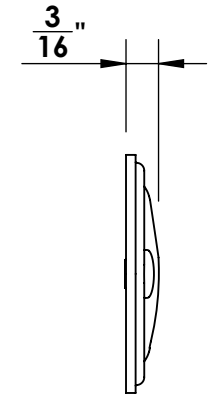

47768

#5 SCREWS

47769

#5 SCREWS

PROPRIETARY AND CONFIDENTIAL
THE INFORMATION CONTAINED IN THIS DRAWING IS THE SOLE PROPERTY OF
MERIT METAL PRODUCTS INC. ANY REPRODUCTION IN PART OR AS A
WHOLE WITHOUT THE WRITTEN PERMISSION OF MERIT METAL PRODUCTS INC.
IS PROHIBITED.

Merit Metal Products Inc.
242 Valley Road
Warrington, PA 18976
P 215-343-2500 F 215-343-4839

UNLESS OTHERWISE SPECIFIED:

DIMENSIONS ARE IN INCHES
TOLERANCES: xx ± .01"
ANGULAR: ± .5°

ALL DIMENSIONS FROM EDGE,
THEORETICAL SHARP CORNER,
OR HOLE CENTER

SCALE: 1:1

MATERIAL:

BRASS

	NAME	DATE
DRAWN	JHR	5/25/2012
MGT APPR.		
COMMENTS:		

TITLE:

Gwynedd Collection
Bit Key Escutcheon

PART. NO.

47768 & 47769