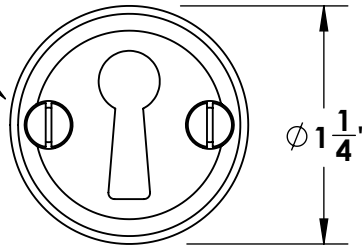

47768

#5 SCREWS

47769

#5 SCREWS

PROPRIETARY AND CONFIDENTIAL
THE INFORMATION CONTAINED IN THIS DRAWING IS THE SOLE PROPERTY OF
MERIT METAL PRODUCTS INC. ANY REPRODUCTION IN PART OR AS A
WHOLE WITHOUT THE WRITTEN PERMISSION OF MERIT METAL PRODUCTS INC.
IS PROHIBITED.

Merit Metal Products Inc.
242 Valley Road
Warrington, PA 18976
P 215-343-2500 F 215-343-4839

UNLESS OTHERWISE SPECIFIED:

DIMENSIONS ARE IN INCHES
TOLERANCES: xx ± .01"
ANGULAR: ± .5°

ALL DIMENSIONS FROM EDGE,
THEORETICAL SHARP CORNER,
OR HOLE CENTER

SCALE: 1:1

MATERIAL:

BRASS

	NAME	DATE
DRAWN	JHR	5/25/2012
MGT APPR.		
COMMENTS:		

TITLE:

Gwynedd Collection
Bit Key Escutcheon

PART. NO.

47768 & 47769