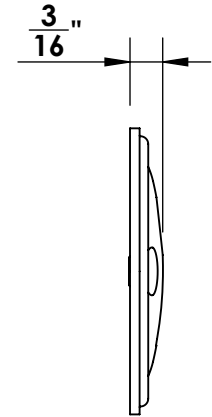

47768

#5 SCREWS

47769

#5 SCREWS

PROPRIETARY AND CONFIDENTIAL
THE INFORMATION CONTAINED IN THIS DRAWING IS THE SOLE PROPERTY OF
MERIT METAL PRODUCTS INC. ANY REPRODUCTION IN PART OR AS A
WHOLE WITHOUT THE WRITTEN PERMISSION OF MERIT METAL PRODUCTS INC.
IS PROHIBITED.

Merit Metal Products Inc.
242 Valley Road
Warrington, PA 18976
P 215-343-2500 F 215-343-4839

UNLESS OTHERWISE SPECIFIED:

DIMENSIONS ARE IN INCHES
TOLERANCES: xx ± .01"
ANGULAR: ± .5°

ALL DIMENSIONS FROM EDGE,
THEORETICAL SHARP CORNER,
OR HOLE CENTER

SCALE: 1:1

MATERIAL:

BRASS

	NAME	DATE
DRAWN	JHR	5/25/2012
MGT APPR.		
COMMENTS:		

TITLE:

Gwynedd Collection
Bit Key Escutcheon

PART. NO.

47768 & 47769