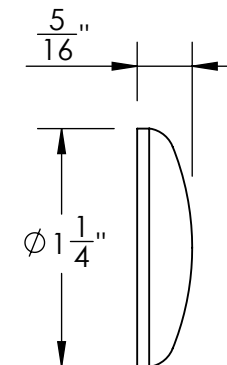

47765

47766

Merit Metal Products Inc.
242 Valley Road
Warrington, PA 18976
P 215-343-2500 F 215-343-4839

The information contained in this drawing is the sole intellectual property of Merit Metal Products. Any reproduction in part or as a whole without the written permission of Merit Metal Products is prohibited.

Unless Otherwise Specified:
Dimensions are in inches
All dimensions are from edge, theoretical sharp corner, or hole center.

	NAME	DATE
Drawn:	JHR	1/20/15

Comments:

TITLE: **Gwynedd Collection
Emergency Key Escutcheon
with Swivel Cover**

PART. NO.
47765 & 47766