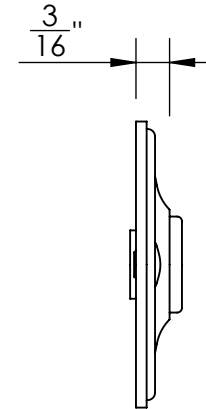

47760

#5 Screws

47761

#5 Screws

Merit Metal Products Inc.
242 Valley Road
Warrington, PA 18976
P 215-343-2500 F 215-343-4839

The information contained in this drawing is the sole intellectual property of Merit Metal Products. Any reproduction in part or as a whole without the written permission of Merit Metal Products is prohibited.

Unless Otherwise Specified:

Dimensions are in inches

All dimensions are from edge, theoretical sharp corner, or hole center.

	NAME	DATE
Drawn:	JHR	1/20/15

Comments:

TITLE: **Gwynedd Collection
Emergency Key
Escutcheon with Plug**

PART. NO.
47760 & 47761