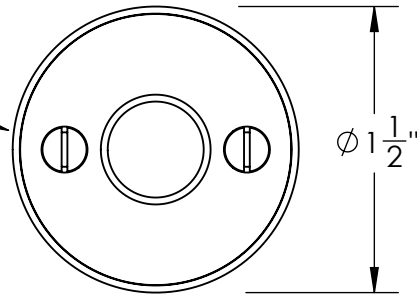

47760

#5 Screws

47761

#5 Screws

Merit Metal Products Inc.
242 Valley Road
Warrington, PA 18976
P 215-343-2500 F 215-343-4839

The information contained in this drawing is the sole intellectual property of Merit Metal Products. Any reproduction in part or as a whole without the written permission of Merit Metal Products is prohibited.

Unless Otherwise Specified:

Dimensions are in inches

All dimensions are from edge, theoretical sharp corner, or hole center.

	NAME	DATE
Drawn:	JHR	1/20/15

Comments:

TITLE: **Gwynedd Collection
Emergency Key
Escutcheon with Plug**

PART. NO.
47760 & 47761