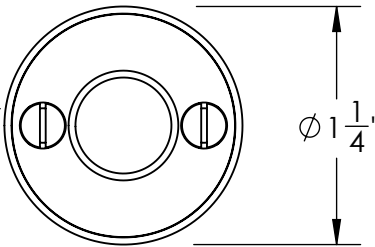

Merit Metal Products Inc.
242 Valley Road
Warrington, PA 18976
P 215-343-2500 F 215-343-4839

The information contained in this drawing is the sole intellectual property of Merit Metal Products. Any reproduction in part or as a whole without the written permission of Merit Metal Products is prohibited.

Unless Otherwise Specified:

Dimensions are in inches

All dimensions are from edge, theoretical sharp corner, or hole center.

	NAME	DATE
Drawn:	JHR	1/20/15

Comments:

TITLE: **Gwynedd Collection
Emergency Key
Escutcheon with Plug**

PART. NO.
47760 & 47761