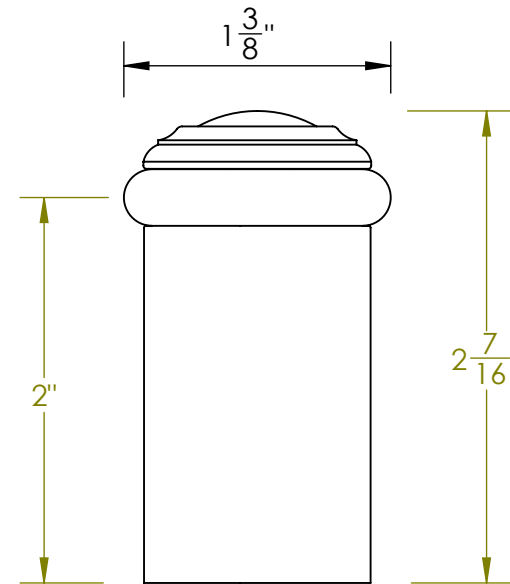

475FDSM-1

475FDSM-2

Merit Metal Products Inc.
242 Valley Road
Warrington, PA 18976
P 215-343-2500 F 215-343-4839

The information contained in this drawing is the sole intellectual property of Merit Metal Products. Any reproduction in part or as a whole without the written permission of Merit Metal Products is prohibited.

Unless Otherwise Specified:

Dimensions are in inches

All dimensions are from edge, theoretical sharp corner, or hole center.

	NAME	DATE
Drawn:	JHR	1/20/15

Comments:

TITLE:
Gwynedd Collection Door Stop

PART. NO.
475FDSM-1 & 475FDSM-2