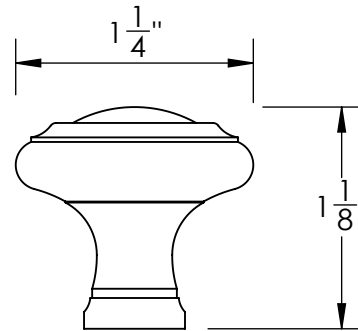

47570-1.25