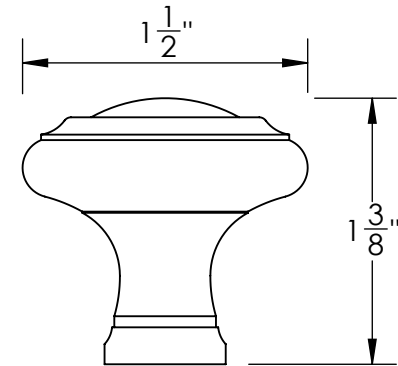

47570-.75

47570-1.25

47570-1.5

Merit Metal Products Inc.
242 Valley Road
Warrington, PA 18976
P 215-343-2500 F 215-343-4839

The information contained in this drawing is the sole intellectual property of Merit Metal Products. Any reproduction in part or as a whole without the written permission of Merit Metal Products is prohibited.

Unless Otherwise Specified:

Dimensions are in inches

All dimensions are from edge, theoretical sharp corner, or hole center.

	NAME	DATE
Drawn:	JHR	1/20/15

Comments:

TITLE:
**Gwynedd Collection
Cabinet Knob**

PART. NO.
**47570-.75   47570-1
47570-1.25   47570-1.5**