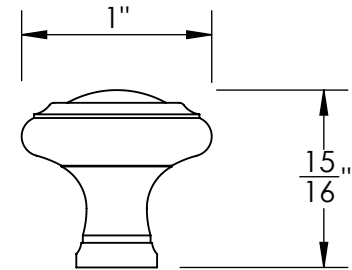

47570-.75

47570-1

47570-1.25

Merit Metal Products Inc.
242 Valley Road
Warrington, PA 18976
P 215-343-2500 F 215-343-4839

The information contained in this drawing is the sole intellectual property of Merit Metal Products. Any reproduction in part or as a whole without the written permission of Merit Metal Products is prohibited.

Unless Otherwise Specified:

Dimensions are in inches

All dimensions are from edge, theoretical sharp corner, or hole center.

	NAME	DATE
Drawn:	JHR	1/20/15

Comments:

TITLE:
**Gwynedd Collection
Cabinet Knob**

PART. NO.
**47570-.75   47570-1
47570-1.25   47570-1.5**