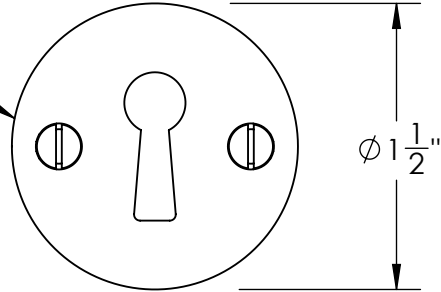

47568

#5 Screws

47569

#5 Screws

Merit Metal Products Inc.
242 Valley Road
Warrington, PA 18976
P 215-343-2500 F 215-343-4839

The information contained in this drawing is the sole intellectual property of Merit Metal Products. Any reproduction in part or as a whole without the written permission of Merit Metal Products is prohibited.

Unless Otherwise Specified:

Dimensions are in inches

All dimensions are from edge, theoretical sharp corner, or hole center.

	NAME	DATE
Drawn:	JHR	1/20/15

Comments:

TITLE:
**Gwynedd Collection
Bit Key Escutcheon**

PART. NO.
47568 47569