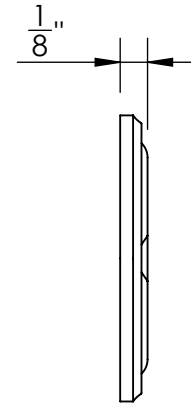

47568

#5 Screws

47569

#5 Screws

Merit Metal Products Inc.
242 Valley Road
Warrington, PA 18976
P 215-343-2500 F 215-343-4839

The information contained in this drawing is the sole intellectual property of Merit Metal Products. Any reproduction in part or as a whole without the written permission of Merit Metal Products is prohibited.

Unless Otherwise Specified:

Dimensions are in inches

All dimensions are from edge, theoretical sharp corner, or hole center.

	NAME	DATE
Drawn:	JHR	1/20/15

Comments:

TITLE:
**Gwynedd Collection
Bit Key Escutcheon**

PART. NO.
47568 47569