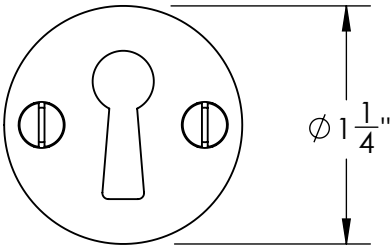

Merit Metal Products Inc.
242 Valley Road
Warrington, PA 18976
P 215-343-2500 F 215-343-4839

The information contained in this drawing is the sole intellectual property of Merit Metal Products. Any reproduction in part or as a whole without the written permission of Merit Metal Products is prohibited.

Unless Otherwise Specified:

Dimensions are in inches

All dimensions are from edge, theoretical sharp corner, or hole center.

	NAME	DATE
Drawn:	JHR	1/20/15

Comments:

TITLE:
**Gwynedd Collection
Bit Key Escutcheon**

PART. NO.
47568 47569