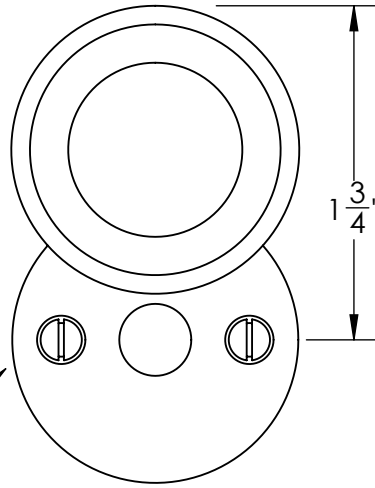

47565

#5 Screws

47566

#5 Screws

Merit Metal Products Inc.
242 Valley Road
Warrington, PA 18976
P 215-343-2500 F 215-343-4839

The information contained in this drawing is the sole intellectual property of Merit Metal Products. Any reproduction in part or as a whole without the written permission of Merit Metal Products is prohibited.

Unless Otherwise Specified:

Dimensions are in inches

All dimensions are from edge, theoretical sharp corner, or hole center.

	NAME	DATE
Drawn:	JHR	1/20/15

Comments:

TITLE: **Gwynedd Collection
Emergency Key Escutcheon
with Swivel Cover**