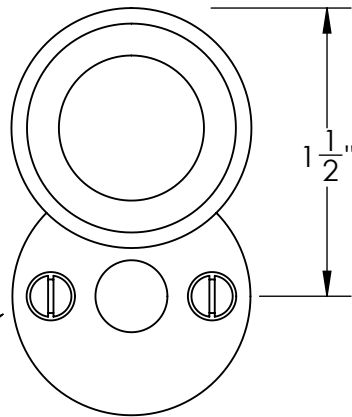

47565

#5 Screws

47566

#5 Screws

Merit Metal Products Inc.
242 Valley Road
Warrington, PA 18976
P 215-343-2500 F 215-343-4839

The information contained in this drawing is the sole intellectual property of Merit Metal Products. Any reproduction in part or as a whole without the written permission of Merit Metal Products is prohibited.

Unless Otherwise Specified:

Dimensions are in inches

All dimensions are from edge, theoretical sharp corner, or hole center.

	NAME	DATE
Drawn:	JHR	1/20/15

Comments:

TITLE: **Gwynedd Collection
Emergency Key Escutcheon
with Swivel Cover**