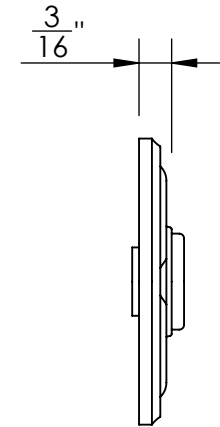

47560

#5 Screws

47561

#5 Screws

Merit Metal Products Inc.
242 Valley Road
Warrington, PA 18976
P 215-343-2500 F 215-343-4839

The information contained in this drawing is the sole intellectual property of Merit Metal Products. Any reproduction in part or as a whole without the written permission of Merit Metal Products is prohibited.

Unless Otherwise Specified:

Dimensions are in inches

All dimensions are from edge, theoretical sharp corner, or hole center.

	NAME	DATE
Drawn:	JHR	1/20/15

Comments:

TITLE: **Gwynedd Collection
Emergency Key
Escutcheon with Plug**