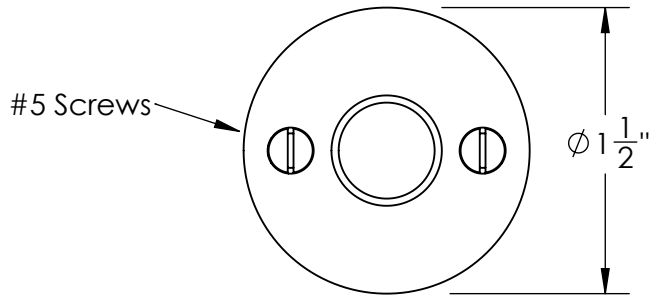

47560

#5 Screws

47561

#5 Screws

Merit Metal Products Inc.
242 Valley Road
Warrington, PA 18976
P 215-343-2500 F 215-343-4839

The information contained in this drawing is the sole intellectual property of Merit Metal Products. Any reproduction in part or as a whole without the written permission of Merit Metal Products is prohibited.

Unless Otherwise Specified:

Dimensions are in inches

All dimensions are from edge, theoretical sharp corner, or hole center.

	NAME	DATE
Drawn:	JHR	1/20/15

Comments:

TITLE: **Gwynedd Collection
Emergency Key
Escutcheon with Plug**

PART. NO.
47560 & 47561