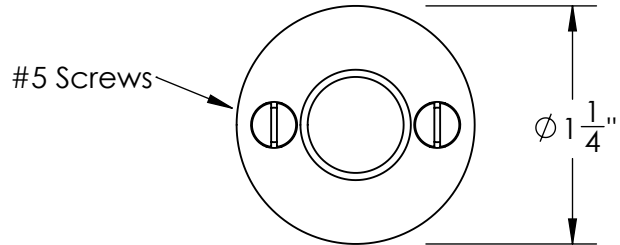

47560

#5 Screws

47561

#5 Screws

Merit Metal Products Inc.
242 Valley Road
Warrington, PA 18976
P 215-343-2500 F 215-343-4839

The information contained in this drawing is the sole intellectual property of Merit Metal Products. Any reproduction in part or as a whole without the written permission of Merit Metal Products is prohibited.

Unless Otherwise Specified:

Dimensions are in inches

All dimensions are from edge, theoretical sharp corner, or hole center.

	NAME	DATE
Drawn:	JHR	1/20/15

Comments:

TITLE: **Gwynedd Collection
Emergency Key
Escutcheon with Plug**

PART. NO.
47560 & 47561