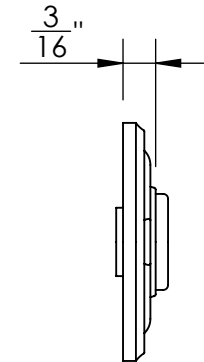

47560

#5 Screws

47561

#5 Screws

Merit Metal Products Inc.
242 Valley Road
Warrington, PA 18976
P 215-343-2500 F 215-343-4839

The information contained in this drawing is the sole intellectual property of Merit Metal Products. Any reproduction in part or as a whole without the written permission of Merit Metal Products is prohibited.

Unless Otherwise Specified:

Dimensions are in inches

All dimensions are from edge, theoretical sharp corner, or hole center.

	NAME	DATE
Drawn:	JHR	1/20/15

Comments:

TITLE: **Gwynedd Collection
Emergency Key
Escutcheon with Plug**

PART. NO.
47560 & 47561