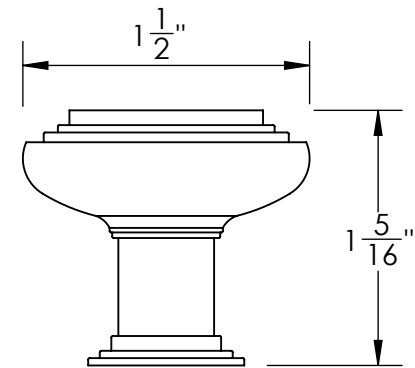

47470-.75

47470-1

47470-1.5

Merit Metal Products Inc.
242 Valley Road
Warrington, PA 18976
P 215-343-2500 F 215-343-4839

The information contained in this drawing is the sole intellectual property of Merit Metal Products. Any reproduction in part or as a whole without the written permission of Merit Metal Products is prohibited.

Unless Otherwise Specified:

Dimensions are in inches

All dimensions are from edge, theoretical sharp corner, or hole center.

	NAME	DATE
Drawn:	JHR	1/20/15

Comments:

TITLE:

**Gwynedd Collection
Cabinet Knob**

PART. NO.

**47470-.75   47470-1
47470-1.25   47470-1.5**