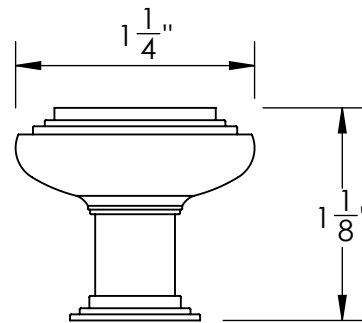

47470-1.25