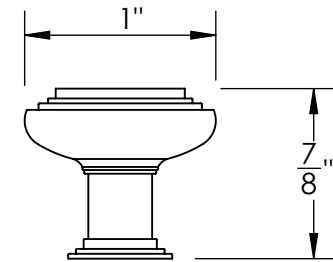

47470-.75

47470-1

Merit Metal Products Inc.
242 Valley Road
Warrington, PA 18976
P 215-343-2500 F 215-343-4839

The information contained in this drawing is the sole intellectual property of Merit Metal Products. Any reproduction in part or as a whole without the written permission of Merit Metal Products is prohibited.

Unless Otherwise Specified:

Dimensions are in inches

All dimensions are from edge, theoretical sharp corner, or hole center.

	NAME	DATE
Drawn:	JHR	1/20/15

Comments:

TITLE:

**Gwynedd Collection
Cabinet Knob**

PART. NO.

**47470-.75   47470-1
47470-1.25   47470-1.5**