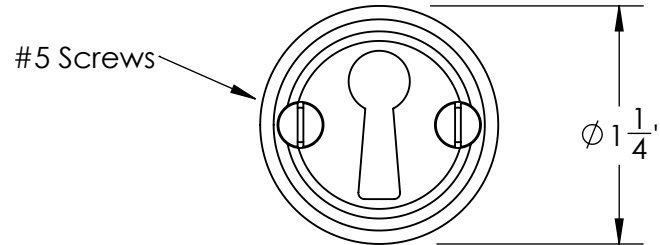

47468

47469

Merit Metal Products Inc.
242 Valley Road
Warrington, PA 18976
P 215-343-2500 F 215-343-4839

The information contained in this drawing is the sole intellectual property of Merit Metal Products. Any reproduction in part or as a whole without the written permission of Merit Metal Products is prohibited.

Unless Otherwise Specified:
Dimensions are in inches
All dimensions are from edge, theoretical sharp corner, or hole center.

	NAME	DATE
Drawn:	JHR	1/20/15

Comments:

TITLE:
**Gwynedd Collection
Bit Key Escutcheon**

PART. NO.
47468 & 47469