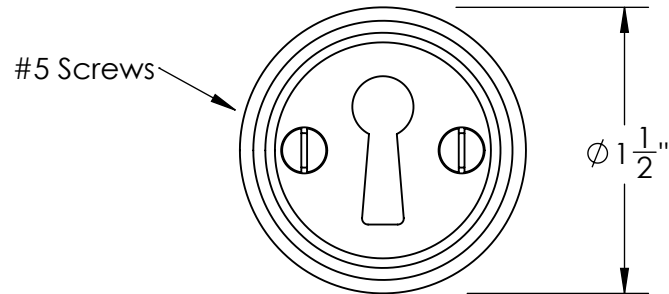

47468

47469

Merit Metal Products Inc.
242 Valley Road
Warrington, PA 18976
P 215-343-2500 F 215-343-4839

The information contained in this drawing is the sole intellectual property of Merit Metal Products. Any reproduction in part or as a whole without the written permission of Merit Metal Products is prohibited.

Unless Otherwise Specified:
Dimensions are in inches
All dimensions are from edge, theoretical sharp corner, or hole center.

	NAME	DATE
Drawn:	JHR	1/20/15

Comments:

TITLE:
**Gwynedd Collection
Bit Key Escutcheon**

PART. NO.
47468 & 47469