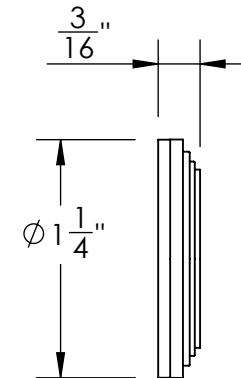

Merit Metal Products Inc.
242 Valley Road
Warrington, PA 18976
P 215-343-2500 F 215-343-4839

The information contained in this drawing is the sole intellectual property of Merit Metal Products. Any reproduction in part or as a whole without the written permission of Merit Metal Products is prohibited.

Unless Otherwise Specified:

Dimensions are in inches

All dimensions are from edge, theoretical sharp corner, or hole center.

	NAME	DATE
Drawn:	JHR	1/20/15

Comments:

TITLE: **Gwynedd Collection
Emergency Key Escutcheon
with Swivel Cover**

PART. NO.

47465 & 47466