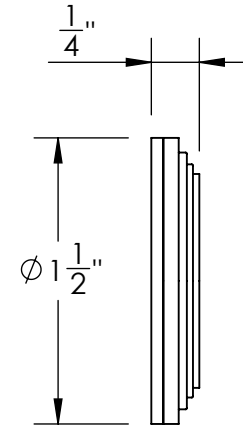

47465

#5 Screws

47466

#5 Screws

Merit Metal Products Inc.
242 Valley Road
Warrington, PA 18976
P 215-343-2500 F 215-343-4839

The information contained in this drawing is the sole intellectual property of Merit Metal Products. Any reproduction in part or as a whole without the written permission of Merit Metal Products is prohibited.

Unless Otherwise Specified:

Dimensions are in inches

All dimensions are from edge, theoretical sharp corner, or hole center.

	NAME	DATE
Drawn:	JHR	1/20/15

Comments:

TITLE: **Gwynedd Collection
Emergency Key Escutcheon
with Swivel Cover**

PART. NO.

47465 & 47466