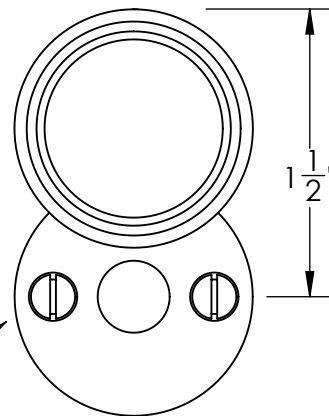

47465

#5 Screws

47466

#5 Screws

Merit Metal Products Inc.
242 Valley Road
Warrington, PA 18976
P 215-343-2500 F 215-343-4839

The information contained in this drawing is the sole intellectual property of Merit Metal Products. Any reproduction in part or as a whole without the written permission of Merit Metal Products is prohibited.

Unless Otherwise Specified:

Dimensions are in inches

All dimensions are from edge, theoretical sharp corner, or hole center.

	NAME	DATE
Drawn:	JHR	1/20/15

Comments:

TITLE: **Gwynedd Collection
Emergency Key Escutcheon
with Swivel Cover**