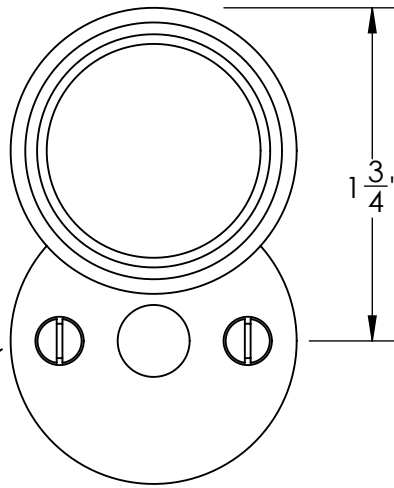

47465

#5 Screws

47466

#5 Screws

Merit Metal Products Inc.
242 Valley Road
Warrington, PA 18976
P 215-343-2500 F 215-343-4839

The information contained in this drawing is the sole intellectual property of Merit Metal Products. Any reproduction in part or as a whole without the written permission of Merit Metal Products is prohibited.

Unless Otherwise Specified:

Dimensions are in inches

All dimensions are from edge, theoretical sharp corner, or hole center.

	NAME	DATE
Drawn:	JHR	1/20/15

Comments:

TITLE: **Gwynedd Collection
Emergency Key Escutcheon
with Swivel Cover**

PART. NO.

47465 & 47466