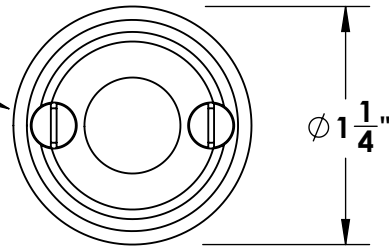

47460

#5 Screws

47461

#5 Screws

Merit Metal Products Inc.
242 Valley Road
Warrington, PA 18976
P 215-343-2500 F 215-343-4839

The information contained in this drawing is the sole intellectual property of Merit Metal Products. Any reproduction in part or as a whole without the written permission of Merit Metal Products is prohibited.

Unless Otherwise Specified:

Dimensions are in inches

All dimensions are from edge, theoretical sharp corner, or hole center.

	NAME	DATE
Drawn:	JHR	1/20/15

Comments:

TITLE: Gwynedd Collection
Emergency Key
Escutcheon with Plug

PART. NO.
47460 & 47461