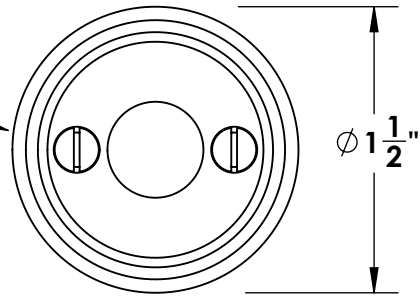

47460

#5 Screws

47461

#5 Screws

Merit Metal Products Inc.
242 Valley Road
Warrington, PA 18976
P 215-343-2500 F 215-343-4839

The information contained in this drawing is the sole intellectual property of Merit Metal Products. Any reproduction in part or as a whole without the written permission of Merit Metal Products is prohibited.

Unless Otherwise Specified:

Dimensions are in inches

All dimensions are from edge, theoretical sharp corner, or hole center.

	NAME	DATE
Drawn:	JHR	1/20/15

Comments:

TITLE: Gwynedd Collection
Emergency Key
Escutcheon with Plug

PART. NO.
47460 & 47461