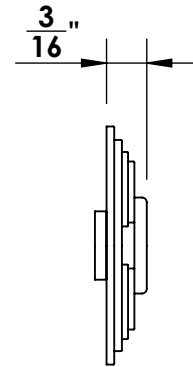

47460

#5 Screws

47461

#5 Screws

Merit Metal Products Inc.
242 Valley Road
Warrington, PA 18976
P 215-343-2500 F 215-343-4839

The information contained in this drawing is the sole intellectual property of Merit Metal Products. Any reproduction in part or as a whole without the written permission of Merit Metal Products is prohibited.

Unless Otherwise Specified:

Dimensions are in inches

All dimensions are from edge, theoretical sharp corner, or hole center.

	NAME	DATE
Drawn:	JHR	1/20/15

Comments:

TITLE: Gwynedd Collection
Emergency Key
Escutcheon with Plug

PART. NO.
47460 & 47461