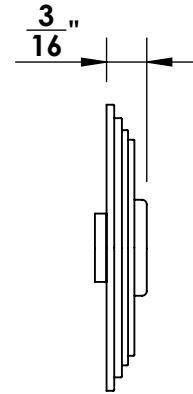

47460

#5 Screws

47461

#5 Screws

Merit Metal Products Inc.
242 Valley Road
Warrington, PA 18976
P 215-343-2500 F 215-343-4839

The information contained in this drawing is the sole intellectual property of Merit Metal Products. Any reproduction in part or as a whole without the written permission of Merit Metal Products is prohibited.

Unless Otherwise Specified:

Dimensions are in inches

All dimensions are from edge, theoretical sharp corner, or hole center.

	NAME	DATE
Drawn:	JHR	1/20/15

Comments:

TITLE: Gwynedd Collection
Emergency Key
Escutcheon with Plug

PART. NO.
47460 & 47461