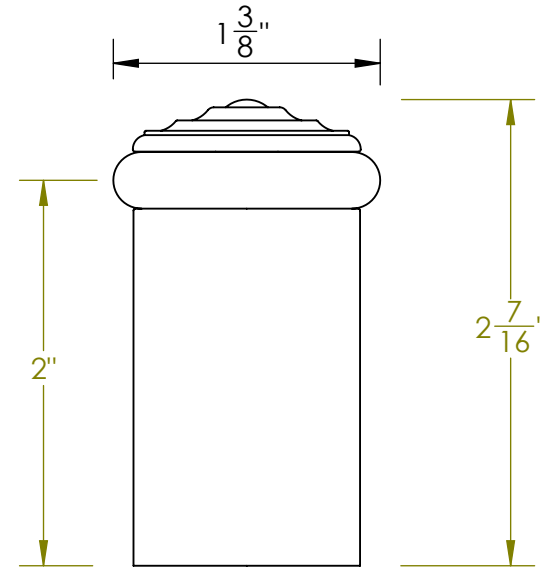

473FDSM-1

473FDSM-2

Merit Metal Products Inc.
242 Valley Road
Warrington, PA 18976
P 215-343-2500 F 215-343-4839

The information contained in this drawing is the sole intellectual property of Merit Metal Products. Any reproduction in part or as a whole without the written permission of Merit Metal Products is prohibited.

Unless Otherwise Specified:

Dimensions are in inches

All dimensions are from edge, theoretical sharp corner, or hole center.

	NAME	DATE
Drawn:	JHR	1/20/15
Comments:		

TITLE:
**Gwynedd Collection
Door Stop**

PART. NO.
473FDSM-1 & 473FDSM-2