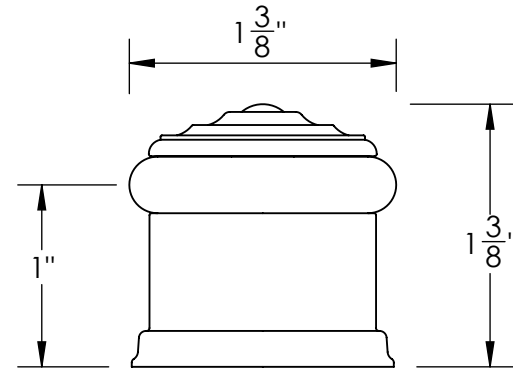

473FDS-1

473FDS-2

Merit Metal Products Inc.
242 Valley Road
Warrington, PA 18976
P 215-343-2500 F 215-343-4839

The information contained in this drawing is the sole intellectual property of Merit Metal Products. Any reproduction in part or as a whole without the written permission of Merit Metal Products is prohibited.

Unless Otherwise Specified:

Dimensions are in inches

All dimensions are from edge, theoretical sharp corner, or hole center.

	NAME	DATE
Drawn:	JHR	1/20/15

Comments:

TITLE:
**Gwynedd Collection
Door Stop**

PART. NO.
473FDS-1 & 473FDS-2