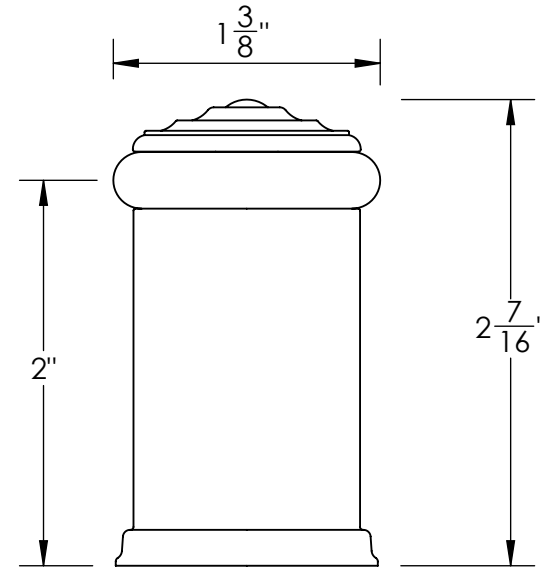

473FDS-1

473FDS-2

Merit Metal Products Inc.
242 Valley Road
Warrington, PA 18976
P 215-343-2500 F 215-343-4839

The information contained in this drawing is the sole intellectual property of Merit Metal Products. Any reproduction in part or as a whole without the written permission of Merit Metal Products is prohibited.

Unless Otherwise Specified:

Dimensions are in inches

All dimensions are from edge, theoretical sharp corner, or hole center.

	NAME	DATE
Drawn:	JHR	1/20/15

Comments:

TITLE:
**Gwynedd Collection
Door Stop**

PART. NO.
473FDS-1 & 473FDS-2