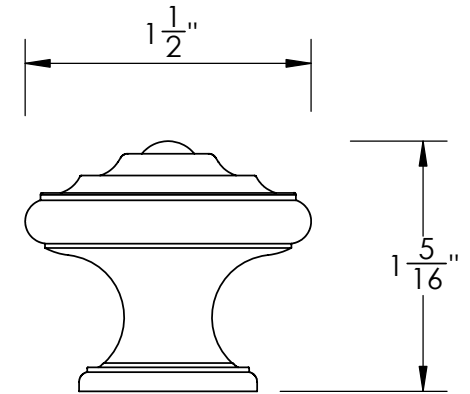

47370-1

47370-1.5

Merit Metal Products Inc.
242 Valley Road
Warrington, PA 18976
P 215-343-2500 F 215-343-4839

The information contained in this drawing is the sole intellectual property of Merit Metal Products. Any reproduction in part or as a whole without the written permission of Merit Metal Products is prohibited.

Unless Otherwise Specified:

Dimensions are in inches

All dimensions are from edge, theoretical sharp corner, or hole center.

	NAME	DATE
Drawn:	JHR	1/20/15

Comments:

TITLE:

**Gwynedd Collection
Cabinet Knob**

PART. NO.

**47370-.75   47370-1
47370-1.25   47370-1.5**