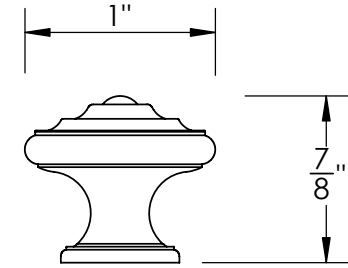

47370-1

Merit Metal Products Inc.
242 Valley Road
Warrington, PA 18976
P 215-343-2500 F 215-343-4839

The information contained in this drawing is the sole intellectual property of Merit Metal Products. Any reproduction in part or as a whole without the written permission of Merit Metal Products is prohibited.

Unless Otherwise Specified:

Dimensions are in inches

All dimensions are from edge, theoretical sharp corner, or hole center.

	NAME	DATE
Drawn:	JHR	1/20/15

Comments:

TITLE:

**Gwynedd Collection
Cabinet Knob**

PART. NO.

**47370-.75   47370-1
47370-1.25   47370-1.5**