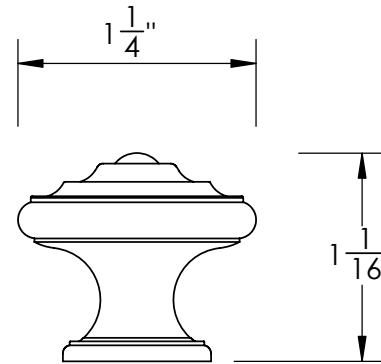

47370-1.25