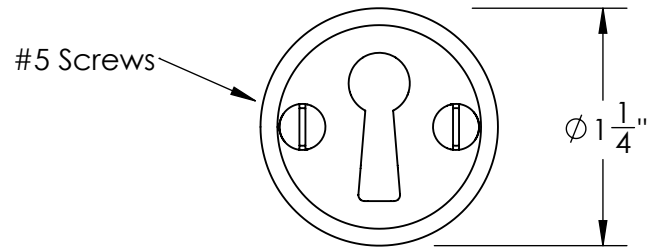

47368

47369

Merit Metal Products Inc.
242 Valley Road
Warrington, PA 18976
P 215-343-2500 F 215-343-4839

The information contained in this drawing is the sole intellectual property of Merit Metal Products. Any reproduction in part or as a whole without the written permission of Merit Metal Products is prohibited.

Unless Otherwise Specified:
Dimensions are in inches
All dimensions are from edge, theoretical sharp corner, or hole center.

	NAME	DATE
Drawn:	JHR	1/20/15

Comments:

TITLE:
**Gwynedd Collection
Bit Key Escutcheon**

PART. NO.
47368 & 47369