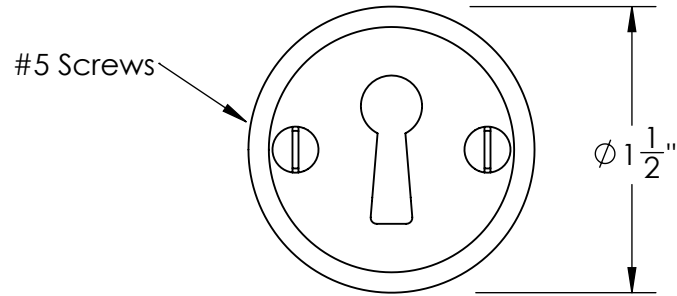

47368

47369

Merit Metal Products Inc.
242 Valley Road
Warrington, PA 18976
P 215-343-2500 F 215-343-4839

The information contained in this drawing is the sole intellectual property of Merit Metal Products. Any reproduction in part or as a whole without the written permission of Merit Metal Products is prohibited.

Unless Otherwise Specified:
Dimensions are in inches
All dimensions are from edge, theoretical sharp corner, or hole center.

	NAME	DATE
Drawn:	JHR	1/20/15

Comments:

TITLE:
**Gwynedd Collection
Bit Key Escutcheon**

PART. NO.
47368 & 47369