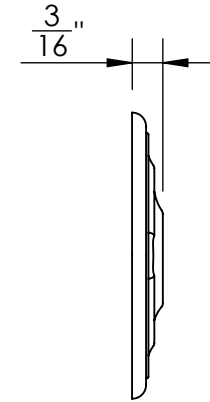

47368

47369

Merit Metal Products Inc.
242 Valley Road
Warrington, PA 18976
P 215-343-2500 F 215-343-4839

The information contained in this drawing is the sole intellectual property of Merit Metal Products. Any reproduction in part or as a whole without the written permission of Merit Metal Products is prohibited.

Unless Otherwise Specified:
Dimensions are in inches
All dimensions are from edge, theoretical sharp corner, or hole center.

	NAME	DATE
Drawn:	JHR	1/20/15

Comments:

TITLE:
**Gwynedd Collection
Bit Key Escutcheon**

PART. NO.
47368 & 47369