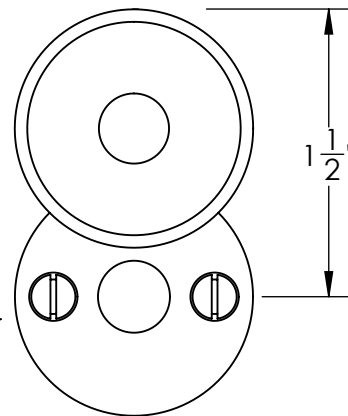

Merit Metal Products Inc.
242 Valley Road
Warrington, PA 18976
P 215-343-2500 F 215-343-4839

The information contained in this drawing is the sole intellectual property of Merit Metal Products. Any reproduction in part or as a whole without the written permission of Merit Metal Products is prohibited.

Unless Otherwise Specified:
Dimensions are in inches
All dimensions are from edge, theoretical sharp corner, or hole center.

	NAME	DATE
Drawn:	JHR	1/20/15

Comments:

TITLE: **Gwynedd Collection
Emergency Key Escutcheon
with Swivel Cover**

PART. NO.

47365 & 47366