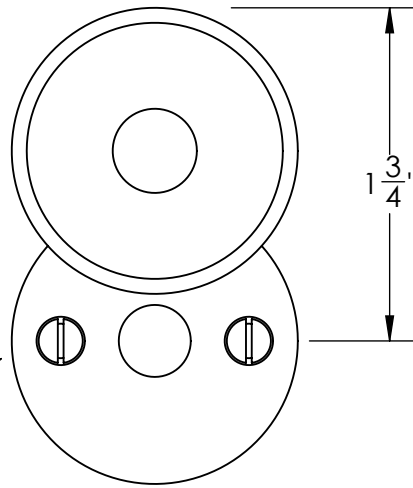

47365

#5 Screws

47366

#5 Screws

Merit Metal Products Inc.
242 Valley Road
Warrington, PA 18976
P 215-343-2500 F 215-343-4839

The information contained in this drawing is the sole intellectual property of Merit Metal Products. Any reproduction in part or as a whole without the written permission of Merit Metal Products is prohibited.

Unless Otherwise Specified:
Dimensions are in inches
All dimensions are from edge, theoretical sharp corner, or hole center.

	NAME	DATE
Drawn:	JHR	1/20/15

Comments:

TITLE: **Gwynedd Collection
Emergency Key Escutcheon
with Swivel Cover**

PART. NO.

47365 & 47366