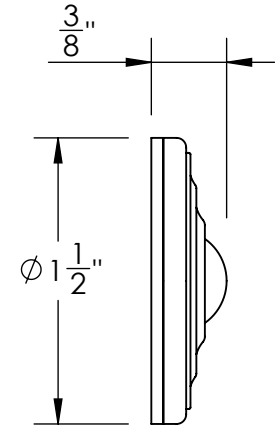

47365

#5 Screws

47366

#5 Screws

Merit Metal Products Inc.
242 Valley Road
Warrington, PA 18976
P 215-343-2500 F 215-343-4839

The information contained in this drawing is the sole intellectual property of Merit Metal Products. Any reproduction in part or as a whole without the written permission of Merit Metal Products is prohibited.

Unless Otherwise Specified:
Dimensions are in inches
All dimensions are from edge, theoretical sharp corner, or hole center.

	NAME	DATE
Drawn:	JHR	1/20/15

Comments:

TITLE: **Gwynedd Collection
Emergency Key Escutcheon
with Swivel Cover**

PART. NO.

47365 & 47366