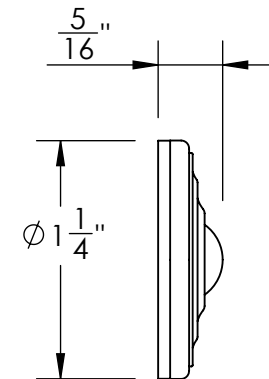

Merit Metal Products Inc.
242 Valley Road
Warrington, PA 18976
P 215-343-2500 F 215-343-4839

The information contained in this drawing is the sole intellectual property of Merit Metal Products. Any reproduction in part or as a whole without the written permission of Merit Metal Products is prohibited.

Unless Otherwise Specified:
Dimensions are in inches
All dimensions are from edge, theoretical sharp corner, or hole center.

	NAME	DATE
Drawn:	JHR	1/20/15

Comments:

TITLE: **Gwynedd Collection
Emergency Key Escutcheon
with Swivel Cover**

PART. NO.

47365 & 47366