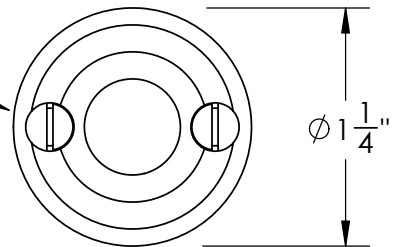

47360

#5 Screws

47361

#5 Screws

Merit Metal Products Inc.
242 Valley Road
Warrington, PA 18976
P 215-343-2500 F 215-343-4839

The information contained in this drawing is the sole intellectual property of Merit Metal Products. Any reproduction in part or as a whole without the written permission of Merit Metal Products is prohibited.

Unless Otherwise Specified:

Dimensions are in inches

All dimensions are from edge, theoretical sharp corner, or hole center.

	NAME	DATE
Drawn:	JHR	1/20/15

Comments:

TITLE: **Gwynedd Collection
Emergency Key
Escutcheon with Plug**

PART. NO.
47360 & 47361