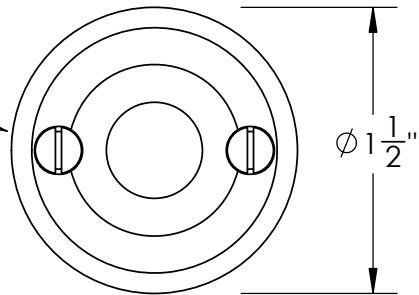

47360

#5 Screws

47361

#5 Screws

Merit Metal Products Inc.
242 Valley Road
Warrington, PA 18976
P 215-343-2500 F 215-343-4839

The information contained in this drawing is the sole intellectual property of Merit Metal Products. Any reproduction in part or as a whole without the written permission of Merit Metal Products is prohibited.

Unless Otherwise Specified:

Dimensions are in inches

All dimensions are from edge, theoretical sharp corner, or hole center.

	NAME	DATE
Drawn:	JHR	1/20/15

Comments:

TITLE: **Gwynedd Collection
Emergency Key
Escutcheon with Plug**

PART. NO.
47360 & 47361