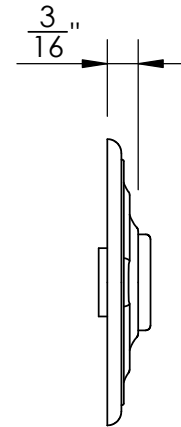

47360

#5 Screws

47361

#5 Screws

Merit Metal Products Inc.
242 Valley Road
Warrington, PA 18976
P 215-343-2500 F 215-343-4839

The information contained in this drawing is the sole intellectual property of Merit Metal Products. Any reproduction in part or as a whole without the written permission of Merit Metal Products is prohibited.

Unless Otherwise Specified:

Dimensions are in inches

All dimensions are from edge, theoretical sharp corner, or hole center.

	NAME	DATE
Drawn:	JHR	1/20/15

Comments:

TITLE: **Gwynedd Collection
Emergency Key
Escutcheon with Plug**

PART. NO.
47360 & 47361