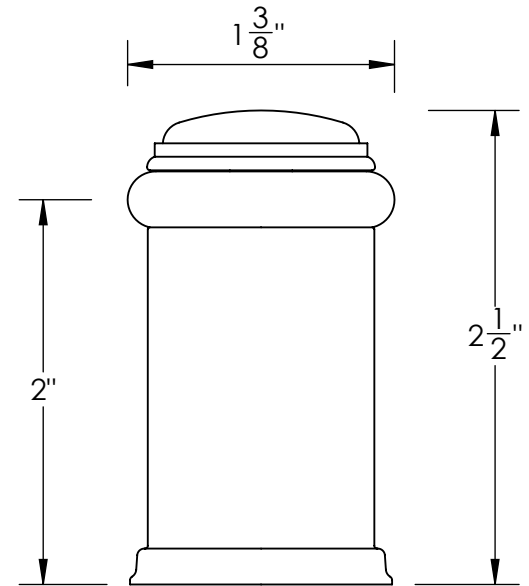

472FDS-1

472FDS-2

Merit Metal Products Inc.
242 Valley Road
Warrington, PA 18976
P 215-343-2500 F 215-343-4839

The information contained in this drawing is the sole intellectual property of Merit Metal Products. Any reproduction in part or as a whole without the written permission of Merit Metal Products is prohibited.

Unless Otherwise Specified:

Dimensions are in inches

All dimensions are from edge, theoretical sharp corner, or hole center.

	NAME	DATE
Drawn:	JHR	1/20/15
Comments:		

TITLE:
**Gwynedd Collection
Door Stop**

PART. NO.
472FDS-1 & 472FDS-2