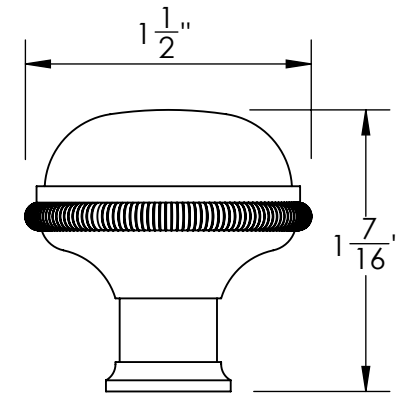

47270-.75

47270-1

47270-1.5

Merit Metal Products Inc.
242 Valley Road
Warrington, PA 18976
P 215-343-2500 F 215-343-4839

The information contained in this drawing is the sole intellectual property of Merit Metal Products. Any reproduction in part or as a whole without the written permission of Merit Metal Products is prohibited.

Unless Otherwise Specified:

Dimensions are in inches

All dimensions are from edge, theoretical sharp corner, or hole center.

	NAME	DATE
Drawn:	JHR	1/20/15
Comments:		

TITLE:
**Gwynedd Collection
Cabinet Knob**

PART. NO.
**47270-.75   47270-1
47270-1.25   47270-1.5**