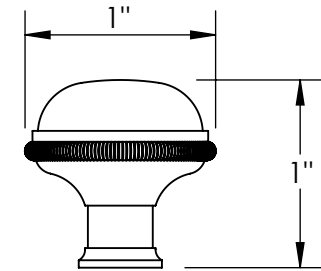

47270-.75

47270-1

Merit Metal Products Inc.
242 Valley Road
Warrington, PA 18976
P 215-343-2500 F 215-343-4839

The information contained in this drawing is the sole intellectual property of Merit Metal Products. Any reproduction in part or as a whole without the written permission of Merit Metal Products is prohibited.

Unless Otherwise Specified:

Dimensions are in inches

All dimensions are from edge, theoretical sharp corner, or hole center.

	NAME	DATE
Drawn:	JHR	1/20/15
Comments:		

TITLE:
**Gwynedd Collection
Cabinet Knob**

PART. NO.
**47270-.75   47270-1
47270-1.25   47270-1.5**