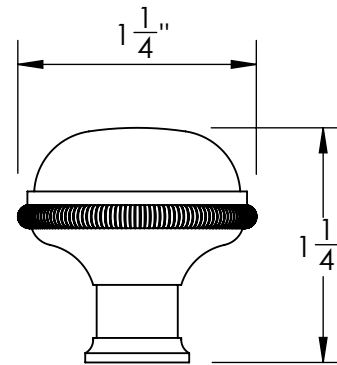

47270-1.25