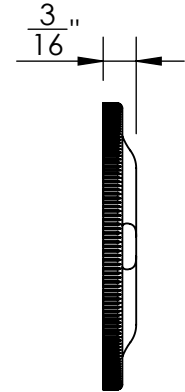

47268

#5 Screws

47269

#5 Screws

Merit Metal Products Inc.
242 Valley Road
Warrington, PA 18976
P 215-343-2500 F 215-343-4839

The information contained in this drawing is the sole intellectual property of Merit Metal Products. Any reproduction in part or as a whole without the written permission of Merit Metal Products is prohibited.

Unless Otherwise Specified:

Dimensions are in inches

All dimensions are from edge, theoretical sharp corner, or hole center.

	NAME	DATE
Drawn:	JHR	1/20/15

Comments:

TITLE:
**Gwynedd Collection
Bit Key Escutcheon**

PART. NO.
47268 & 47269