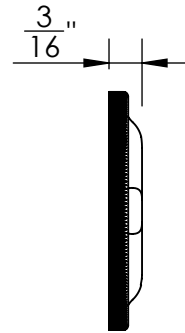

Merit Metal Products Inc.
242 Valley Road
Warrington, PA 18976
P 215-343-2500 F 215-343-4839

The information contained in this drawing is the sole intellectual property of Merit Metal Products. Any reproduction in part or as a whole without the written permission of Merit Metal Products is prohibited.

Unless Otherwise Specified:

Dimensions are in inches

All dimensions are from edge, theoretical sharp corner, or hole center.

	NAME	DATE
Drawn:	JHR	1/20/15

Comments:

TITLE:
**Gwynedd Collection
Bit Key Escutcheon**

PART. NO.
47268 & 47269