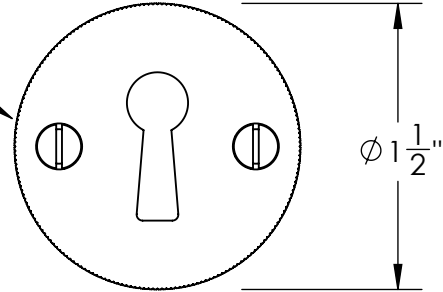

47268

#5 Screws

47269

#5 Screws

Merit Metal Products Inc.
242 Valley Road
Warrington, PA 18976
P 215-343-2500 F 215-343-4839

The information contained in this drawing is the sole intellectual property of Merit Metal Products. Any reproduction in part or as a whole without the written permission of Merit Metal Products is prohibited.

Unless Otherwise Specified:

Dimensions are in inches

All dimensions are from edge, theoretical sharp corner, or hole center.

	NAME	DATE
Drawn:	JHR	1/20/15

Comments:

TITLE:
**Gwynedd Collection
Bit Key Escutcheon**

PART. NO.
47268 & 47269