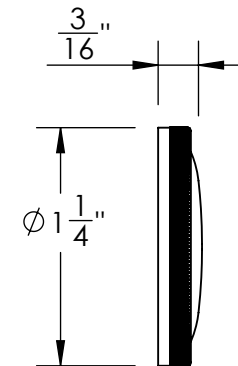

47265

47266

Merit Metal Products Inc.
242 Valley Road
Warrington, PA 18976
P 215-343-2500 F 215-343-4839

The information contained in this drawing is the sole intellectual property of Merit Metal Products. Any reproduction in part or as a whole without the written permission of Merit Metal Products is prohibited.

Unless Otherwise Specified:
Dimensions are in inches
All dimensions are from edge, theoretical sharp corner, or hole center.

	NAME	DATE
Drawn:	JHR	1/20/15

Comments:

TITLE: **Gwynedd Collection
Emergency Key Escutcheon
with Swivel Cover**

PART. NO.
47265 & 47266