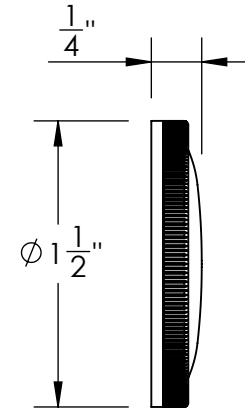

47265

47266

Merit Metal Products Inc.
242 Valley Road
Warrington, PA 18976
P 215-343-2500 F 215-343-4839

The information contained in this drawing is the sole intellectual property of Merit Metal Products. Any reproduction in part or as a whole without the written permission of Merit Metal Products is prohibited.

Unless Otherwise Specified:
Dimensions are in inches
All dimensions are from edge, theoretical sharp corner, or hole center.

	NAME	DATE
Drawn:	JHR	1/20/15

Comments:

TITLE: **Gwynedd Collection
Emergency Key Escutcheon
with Swivel Cover**

PART. NO.
47265 & 47266