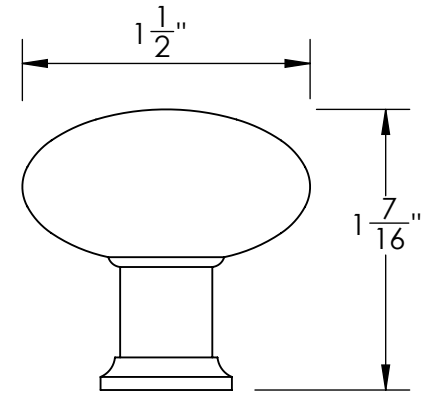

47170-.75

47170-1

47170-1.5

Merit Metal Products Inc.
242 Valley Road
Warrington, PA 18976
P 215-343-2500 F 215-343-4839

The information contained in this drawing is the sole intellectual property of Merit Metal Products. Any reproduction in part or as a whole without the written permission of Merit Metal Products is prohibited.

Unless Otherwise Specified:

Dimensions are in inches

All dimensions are from edge, theoretical sharp corner, or hole center.

	NAME	DATE
Drawn:	JHR	1/20/15
Comments:		

TITLE:
Gwynedd Collection Cabinet Knob

PART. NO.
47170-.75   47170-1
47170-1.25   47170-1.5