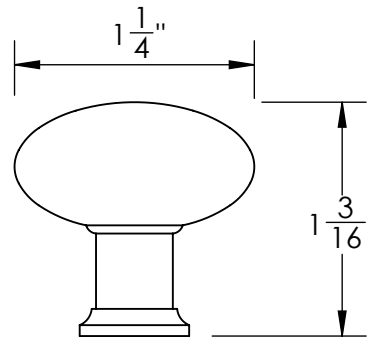

47170-1.25