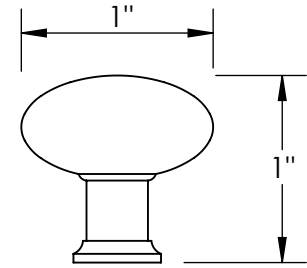

47170-.75

47170-1

Merit Metal Products Inc.
242 Valley Road
Warrington, PA 18976
P 215-343-2500 F 215-343-4839

The information contained in this drawing is the sole intellectual property of Merit Metal Products. Any reproduction in part or as a whole without the written permission of Merit Metal Products is prohibited.

Unless Otherwise Specified:

Dimensions are in inches

All dimensions are from edge, theoretical sharp corner, or hole center.

	NAME	DATE
Drawn:	JHR	1/20/15
Comments:		

TITLE:
Gwynedd Collection Cabinet Knob

PART. NO.
47170-.75   47170-1
47170-1.25   47170-1.5