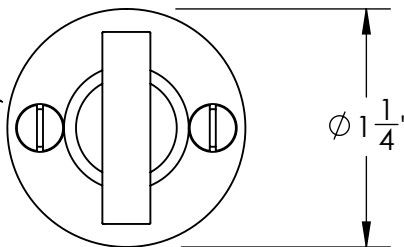

Merit Metal Products Inc.
242 Valley Road
Warrington, PA 18976
P 215-343-2500 F 215-343-4839

The information contained in this drawing is the sole intellectual property of Merit Metal Products. Any reproduction in part or as a whole without the written permission of Merit Metal Products is prohibited.

Unless Otherwise Specified:

Dimensions are in inches

All dimensions are from edge, theoretical sharp corner, or hole center.

	NAME	DATE
Drawn:	JHR	1/20/15

Comments:

TITLE:
**Gwynedd Collection
Bit Key Escutcheon**

PART. NO.
47168 & 47169