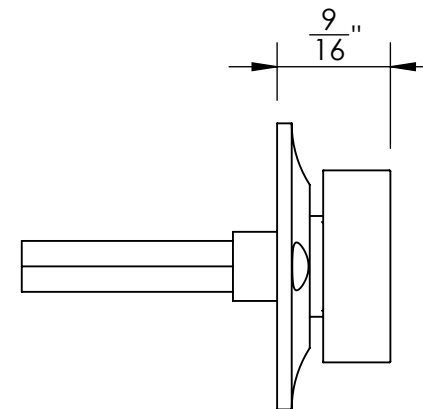

47168

#5 Screws

47169

#5 Screws

Merit Metal Products Inc.
242 Valley Road
Warrington, PA 18976
P 215-343-2500 F 215-343-4839

The information contained in this drawing is the sole intellectual property of Merit Metal Products. Any reproduction in part or as a whole without the written permission of Merit Metal Products is prohibited.

Unless Otherwise Specified:

Dimensions are in inches

All dimensions are from edge, theoretical sharp corner, or hole center.

	NAME	DATE
Drawn:	JHR	1/20/15

Comments:

TITLE:
**Gwynedd Collection
Bit Key Escutcheon**

PART. NO.
47168 & 47169