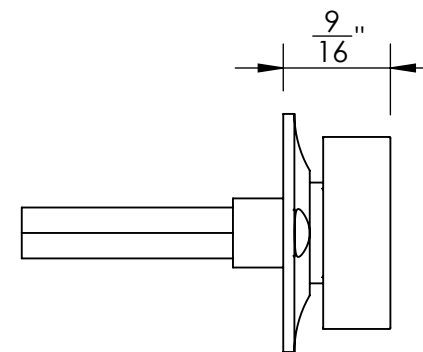

Merit Metal Products Inc.
242 Valley Road
Warrington, PA 18976
P 215-343-2500 F 215-343-4839

The information contained in this drawing is the sole intellectual property of Merit Metal Products. Any reproduction in part or as a whole without the written permission of Merit Metal Products is prohibited.

Unless Otherwise Specified:

Dimensions are in inches

All dimensions are from edge, theoretical sharp corner, or hole center.

	NAME	DATE
Drawn:	JHR	1/20/15

Comments:

TITLE:
**Gwynedd Collection
Bit Key Escutcheon**

PART. NO.
47168 & 47169