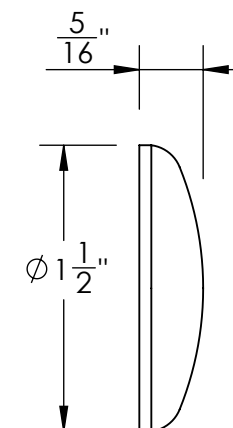

47165

47166

Merit Metal Products Inc.
242 Valley Road
Warrington, PA 18976
P 215-343-2500 F 215-343-4839

The information contained in this drawing is the sole intellectual property of Merit Metal Products. Any reproduction in part or as a whole without the written permission of Merit Metal Products is prohibited.

Unless Otherwise Specified:
Dimensions are in inches
All dimensions are from edge, theoretical sharp corner, or hole center.

	NAME	DATE
Drawn:	JHR	1/20/15

Comments:

TITLE: **Gwynedd Collection
Emergency Key Escutcheon
with Swivel Cover**

PART. NO.
47165 & 47166