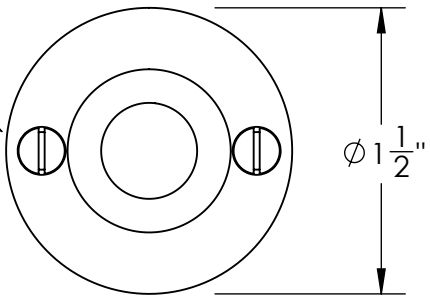

47160

#5 Screws

47161

#5 Screws

Merit Metal Products Inc.
242 Valley Road
Warrington, PA 18976
P 215-343-2500 F 215-343-4839

The information contained in this drawing is the sole intellectual property of Merit Metal Products. Any reproduction in part or as a whole without the written permission of Merit Metal Products is prohibited.

Unless Otherwise Specified:
Dimensions are in inches
All dimensions are from edge, theoretical sharp corner, or hole center.

	NAME	DATE
Drawn:	JHR	1/20/15

Comments:

TITLE: **Gwynedd Collection
Emergency Key
Escutcheon with Plug**

PART. NO.
47160 & 47161