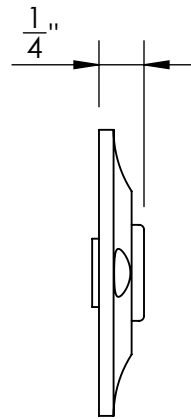

47160

#5 Screws

47161

#5 Screws

Merit Metal Products Inc.
242 Valley Road
Warrington, PA 18976
P 215-343-2500 F 215-343-4839

The information contained in this drawing is the sole intellectual property of Merit Metal Products. Any reproduction in part or as a whole without the written permission of Merit Metal Products is prohibited.

Unless Otherwise Specified:
Dimensions are in inches
All dimensions are from edge, theoretical sharp corner, or hole center.

	NAME	DATE
Drawn:	JHR	1/20/15

Comments:

TITLE: **Gwynedd Collection
Emergency Key
Escutcheon with Plug**

PART. NO.
47160 & 47161