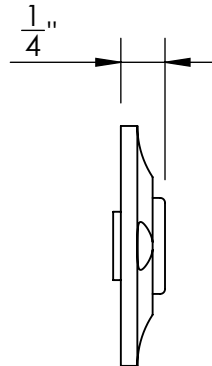

47160

#5 Screws

47161

#5 Screws

Merit Metal Products Inc.
242 Valley Road
Warrington, PA 18976
P 215-343-2500 F 215-343-4839

The information contained in this drawing is the sole intellectual property of Merit Metal Products. Any reproduction in part or as a whole without the written permission of Merit Metal Products is prohibited.

Unless Otherwise Specified:
Dimensions are in inches
All dimensions are from edge, theoretical sharp corner, or hole center.

	NAME	DATE
Drawn:	JHR	1/20/15

Comments:

TITLE: **Gwynedd Collection
Emergency Key
Escutcheon with Plug**

PART. NO.
47160 & 47161