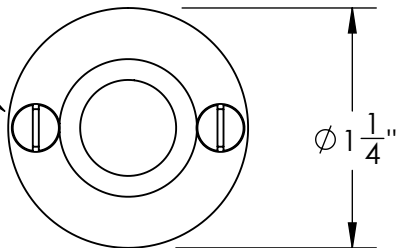

47160

#5 Screws

47161

#5 Screws

Merit Metal Products Inc.
242 Valley Road
Warrington, PA 18976
P 215-343-2500 F 215-343-4839

The information contained in this drawing is the sole intellectual property of Merit Metal Products. Any reproduction in part or as a whole without the written permission of Merit Metal Products is prohibited.

Unless Otherwise Specified:
Dimensions are in inches
All dimensions are from edge, theoretical sharp corner, or hole center.

	NAME	DATE
Drawn:	JHR	1/20/15

Comments:

TITLE: **Gwynedd Collection
Emergency Key
Escutcheon with Plug**

PART. NO.
47160 & 47161