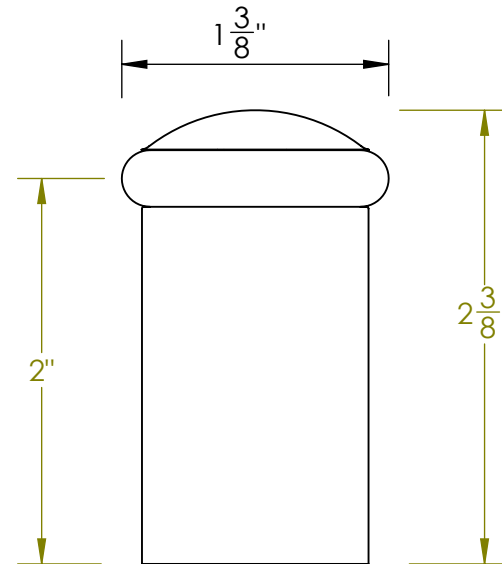

469FDSM-1

469FDSM-2

Merit Metal Products Inc.
242 Valley Road
Warrington, PA 18976
P 215-343-2500 F 215-343-4839

The information contained in this drawing is the sole intellectual property of Merit Metal Products. Any reproduction in part or as a whole without the written permission of Merit Metal Products is prohibited.

Unless Otherwise Specified:

Dimensions are in inches

All dimensions are from edge, theoretical sharp corner, or hole center.

	NAME	DATE
Drawn:	JHR	1/20/15
Comments:		

TITLE:	Gwynedd Collection Door Stop
PART. NO.	469FDSM-1 & 469FDSM-2