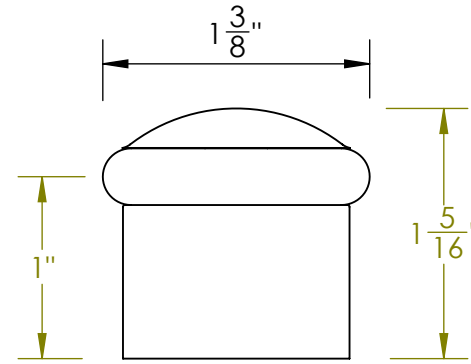

469FDSM-1

469FDSM-2

Merit Metal Products Inc.
242 Valley Road
Warrington, PA 18976
P 215-343-2500 F 215-343-4839

The information contained in this drawing is the sole intellectual property of Merit Metal Products. Any reproduction in part or as a whole without the written permission of Merit Metal Products is prohibited.

Unless Otherwise Specified:

Dimensions are in inches

All dimensions are from edge, theoretical sharp corner, or hole center.

	NAME	DATE
Drawn:	JHR	1/20/15
Comments:		

TITLE:	Gwynedd Collection Door Stop
PART. NO.	469FDSM-1 & 469FDSM-2