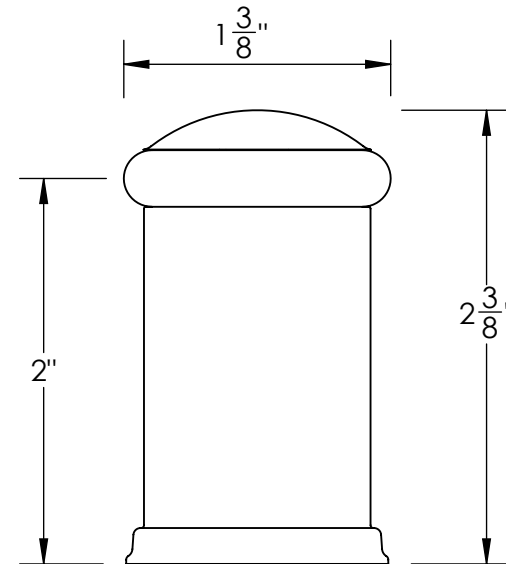

469FDS-1

469FDS-2

Merit Metal Products Inc.
242 Valley Road
Warrington, PA 18976
P 215-343-2500 F 215-343-4839

The information contained in this drawing is the sole intellectual property of Merit Metal Products. Any reproduction in part or as a whole without the written permission of Merit Metal Products is prohibited.

Unless Otherwise Specified:

Dimensions are in inches

All dimensions are from edge, theoretical sharp corner, or hole center.

	NAME	DATE
Drawn:	JHR	1/20/15
Comments:		

TITLE:
Gwynedd Collection Door Stop

PART. NO.
469FDS-1 & 469FDS-2