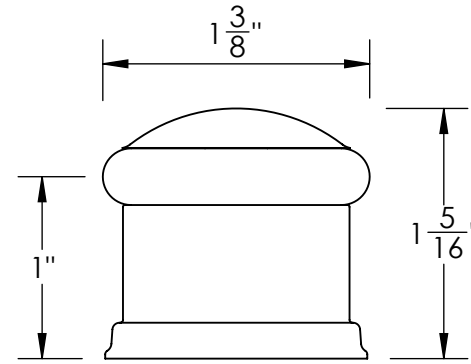

469FDS-1

469FDS-2

Merit Metal Products Inc.
242 Valley Road
Warrington, PA 18976
P 215-343-2500 F 215-343-4839

The information contained in this drawing is the sole intellectual property of Merit Metal Products. Any reproduction in part or as a whole without the written permission of Merit Metal Products is prohibited.

Unless Otherwise Specified:

Dimensions are in inches

All dimensions are from edge, theoretical sharp corner, or hole center.

	NAME	DATE
Drawn:	JHR	1/20/15
Comments:		

TITLE:
Gwynedd Collection Door Stop

PART. NO.
469FDS-1 & 469FDS-2