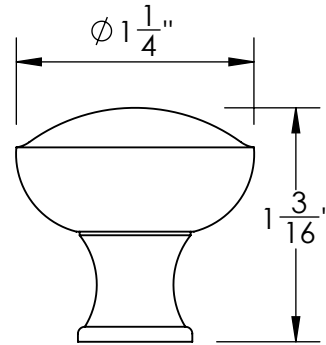

46970-1.25