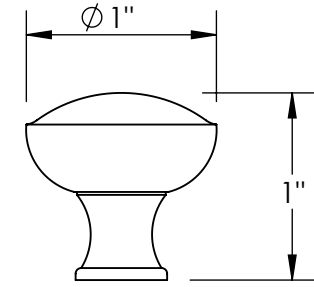

46970-.75

46970-1

46970-1.25

46970-1.5

Merit Metal Products Inc.
242 Valley Road
Warrington, PA 18976
P 215-343-2500 F 215-343-4839

The information contained in this drawing is the sole intellectual property of Merit Metal Products. Any reproduction in part or as a whole without the written permission of Merit Metal Products is prohibited.

Unless Otherwise Specified:

Dimensions are in inches

All dimensions are from edge, theoretical sharp corner, or hole center.

	NAME	DATE
Drawn:	JHR	1/20/15

Comments:

TITLE:
**Gwynedd Collection
Cabinet Knob**

PART. NO.
**46970-.75   46970-1
46970-1.25   46970-1.5**