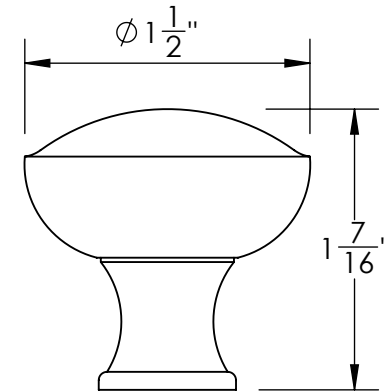

46970-.75

46970-1

46970-1.25

46970-1.5

Merit Metal Products Inc.
242 Valley Road
Warrington, PA 18976
P 215-343-2500 F 215-343-4839

The information contained in this drawing is the sole intellectual property of Merit Metal Products. Any reproduction in part or as a whole without the written permission of Merit Metal Products is prohibited.

Unless Otherwise Specified:

Dimensions are in inches

All dimensions are from edge, theoretical sharp corner, or hole center.

	NAME	DATE
Drawn:	JHR	1/20/15

Comments:

TITLE:
**Gwynedd Collection
Cabinet Knob**

PART. NO.
**46970-.75   46970-1
46970-1.25   46970-1.5**