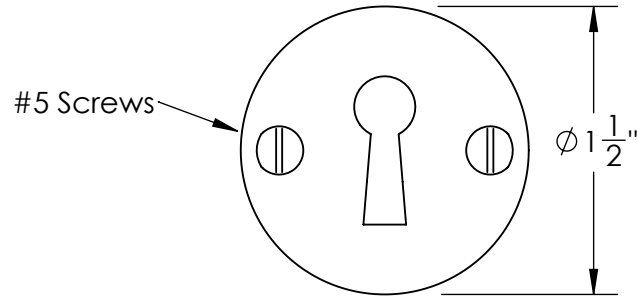

46968

46969

Merit Metal Products Inc.
242 Valley Road
Warrington, PA 18976
P 215-343-2500 F 215-343-4839

The information contained in this drawing is the sole intellectual property of Merit Metal Products. Any reproduction in part or as a whole without the written permission of Merit Metal Products is prohibited.

Unless Otherwise Specified:

Dimensions are in inches

All dimensions are from edge, theoretical sharp corner, or hole center.

	NAME	DATE
Drawn:	JHR	1/20/15

Comments:

TITLE:
**Gwynedd Collection
Bit Key Escutcheon**

PART. NO.
46968 & 46969