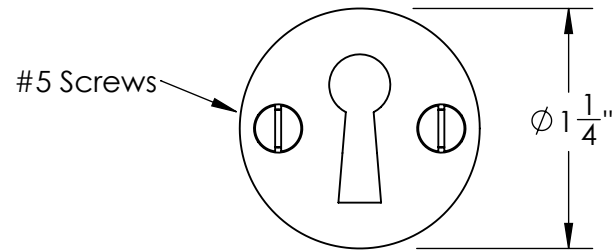

46968

46969

Merit Metal Products Inc.
242 Valley Road
Warrington, PA 18976
P 215-343-2500 F 215-343-4839

The information contained in this drawing is the sole intellectual property of Merit Metal Products. Any reproduction in part or as a whole without the written permission of Merit Metal Products is prohibited.

Unless Otherwise Specified:

Dimensions are in inches

All dimensions are from edge, theoretical sharp corner, or hole center.

	NAME	DATE
Drawn:	JHR	1/20/15

Comments:

TITLE:
**Gwynedd Collection
Bit Key Escutcheon**

PART. NO.
46968 & 46969