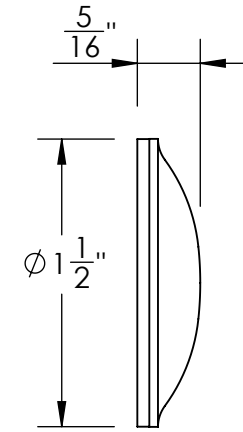

46965

46966

Merit Metal Products Inc.
242 Valley Road
Warrington, PA 18976
P 215-343-2500 F 215-343-4839

The information contained in this drawing is the sole intellectual property of Merit Metal Products. Any reproduction in part or as a whole without the written permission of Merit Metal Products is prohibited.

Unless Otherwise Specified:

Dimensions are in inches

All dimensions are from edge, theoretical sharp corner, or hole center.

	NAME	DATE
Drawn:	JHR	1/20/15

Comments:

TITLE: **Gwynedd Collection
Emergency Key Escutcheon
with Swivel Cover**

PART. NO.
46965 & 46966