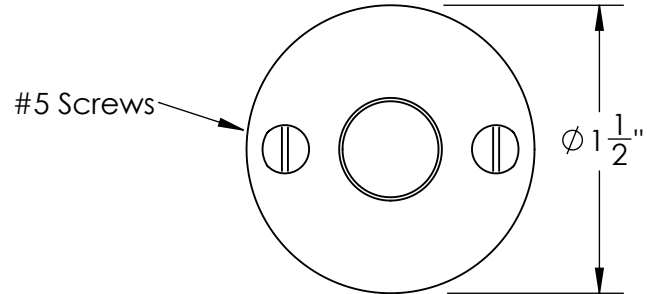

46960

46961

Merit Metal Products Inc.
242 Valley Road
Warrington, PA 18976
P 215-343-2500 F 215-343-4839

The information contained in this drawing is the sole intellectual property of Merit Metal Products. Any reproduction in part or as a whole without the written permission of Merit Metal Products is prohibited.

Unless Otherwise Specified:

Dimensions are in inches

All dimensions are from edge, theoretical sharp corner, or hole center.

	NAME	DATE
Drawn:	JHR	1/20/15

Comments:

TITLE: **Gwynedd Collection
Emergency Key
Escutcheon with Plug**

PART. NO.

46960 & 46961