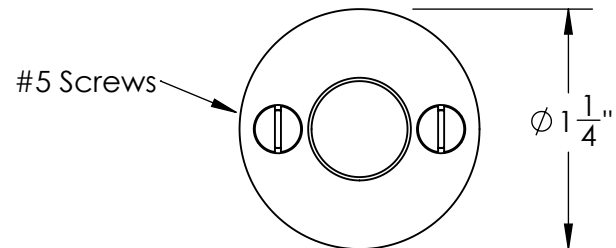

46960

46961

Merit Metal Products Inc.
242 Valley Road
Warrington, PA 18976
P 215-343-2500 F 215-343-4839

The information contained in this drawing is the sole intellectual property of Merit Metal Products. Any reproduction in part or as a whole without the written permission of Merit Metal Products is prohibited.

Unless Otherwise Specified:

Dimensions are in inches

All dimensions are from edge, theoretical sharp corner, or hole center.

	NAME	DATE
Drawn:	JHR	1/20/15

Comments:

TITLE: **Gwynedd Collection
Emergency Key
Escutcheon with Plug**

PART. NO.

46960 & 46961