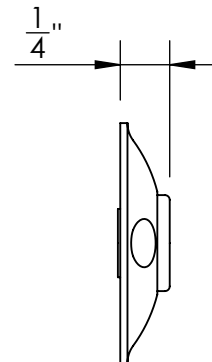

46960

46961

Merit Metal Products Inc.
242 Valley Road
Warrington, PA 18976
P 215-343-2500 F 215-343-4839

The information contained in this drawing is the sole intellectual property of Merit Metal Products. Any reproduction in part or as a whole without the written permission of Merit Metal Products is prohibited.

Unless Otherwise Specified:

Dimensions are in inches

All dimensions are from edge, theoretical sharp corner, or hole center.

	NAME	DATE
Drawn:	JHR	1/20/15

Comments:

TITLE: **Gwynedd Collection
Emergency Key
Escutcheon with Plug**

PART. NO.

46960 & 46961