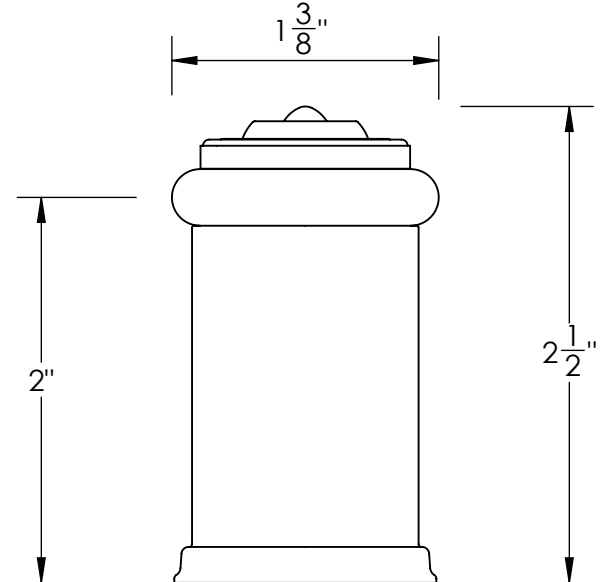

468FDS-2

Merit Metal Products Inc.
242 Valley Road
Warrington, PA 18976
P 215-343-2500 F 215-343-4839

The information contained in this drawing is the sole intellectual property of Merit Metal Products. Any reproduction in part or as a whole without the written permission of Merit Metal Products is prohibited.

Unless Otherwise Specified:

Dimensions are in inches

All dimensions are from edge, theoretical sharp corner, or hole center.

	NAME	DATE
Drawn:	JHR	1/20/15

Comments:

TITLE:
Gwynedd Collection Door Stop

PART. NO.
468FDS-1 & 468FDS-2