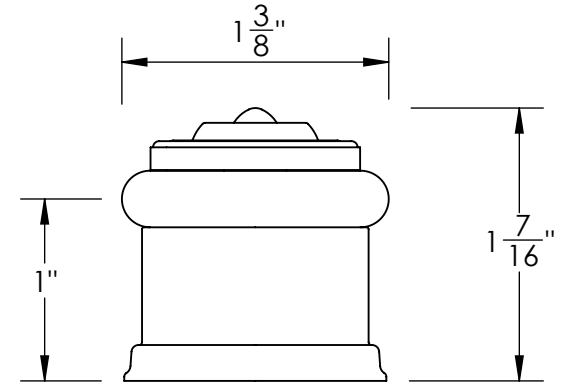

468FDS-1

Merit Metal Products Inc.
242 Valley Road
Warrington, PA 18976
P 215-343-2500 F 215-343-4839

The information contained in this drawing is the sole intellectual property of Merit Metal Products. Any reproduction in part or as a whole without the written permission of Merit Metal Products is prohibited.

Unless Otherwise Specified:

Dimensions are in inches

All dimensions are from edge, theoretical sharp corner, or hole center.

	NAME	DATE
Drawn:	JHR	1/20/15

Comments:

TITLE:
Gwynedd Collection Door Stop

PART. NO.
468FDS-1 & 468FDS-2