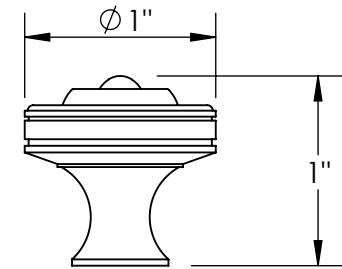

46870-.75

46870-1

Merit Metal Products Inc.
242 Valley Road
Warrington, PA 18976
P 215-343-2500 F 215-343-4839

The information contained in this drawing is the sole intellectual property of Merit Metal Products. Any reproduction in part or as a whole without the written permission of Merit Metal Products is prohibited.

Unless Otherwise Specified:

Dimensions are in inches

All dimensions are from edge, theoretical sharp corner, or hole center.

	NAME	DATE
Drawn:	JHR	1/20/15

Comments:

TITLE:

**Gwynedd Collection
Cabinet Knob**

PART. NO.

**46870-.75   46870-1
46870-1.25   46870-1.5**