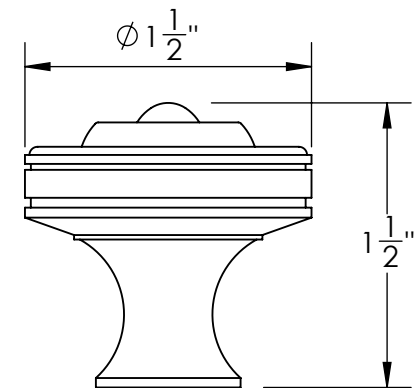

46870-.75

46870-1

46870-1.5

Merit Metal Products Inc.
242 Valley Road
Warrington, PA 18976
P 215-343-2500 F 215-343-4839

The information contained in this drawing is the sole intellectual property of Merit Metal Products. Any reproduction in part or as a whole without the written permission of Merit Metal Products is prohibited.

Unless Otherwise Specified:

Dimensions are in inches

All dimensions are from edge, theoretical sharp corner, or hole center.

	NAME	DATE
Drawn:	JHR	1/20/15

Comments:

TITLE:

**Gwynedd Collection
Cabinet Knob**

PART. NO.

**46870-.75   46870-1
46870-1.25   46870-1.5**