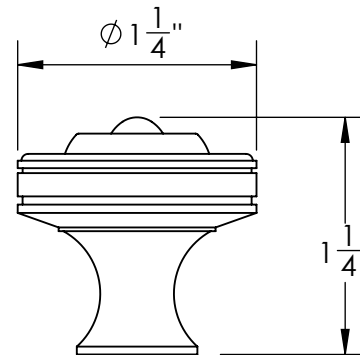

46870-1.25