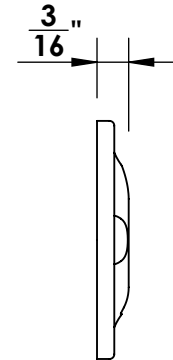

46868

#5 Screws

46869

#5 Screws

EST. 1876

Merit Metal Products Inc.
242 Valley Road
Warrington, PA 18976
P 215-343-2500 F 215-343-4839

The information contained in this drawing is the sole intellectual property of Merit Metal Products. Any reproduction in part or as a whole without the written permission of Merit Metal Products is prohibited.

Unless Otherwise Specified:

Dimensions are in inches

All dimensions are from edge, theoretical sharp corner, or hole center.

	NAME	DATE
Drawn:	JHR	1/20/15

Comments:

TITLE:
**Gwynedd Collection
Bit Key Escutcheon**