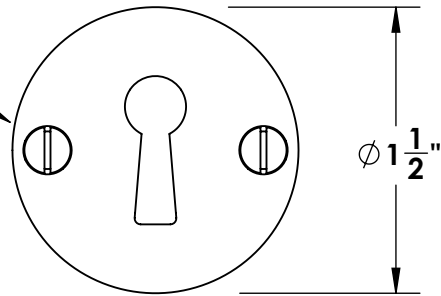

46868

#5 Screws

46869

#5 Screws

EST. 1876

Merit Metal Products Inc.
242 Valley Road
Warrington, PA 18976
P 215-343-2500 F 215-343-4839

The information contained in this drawing is the sole intellectual property of Merit Metal Products. Any reproduction in part or as a whole without the written permission of Merit Metal Products is prohibited.

Unless Otherwise Specified:

Dimensions are in inches

All dimensions are from edge, theoretical sharp corner, or hole center.

	NAME	DATE
Drawn:	JHR	1/20/15

Comments:

TITLE:
**Gwynedd Collection
Bit Key Escutcheon**

PART. NO.
46868 & 46869