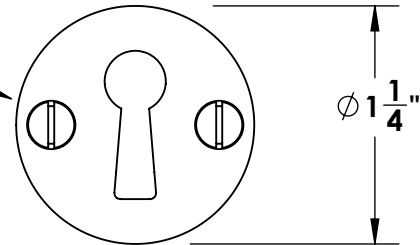

EST. 1876

Merit Metal Products Inc.
242 Valley Road
Warrington, PA 18976
P 215-343-2500 F 215-343-4839

The information contained in this drawing is the sole intellectual property of Merit Metal Products. Any reproduction in part or as a whole without the written permission of Merit Metal Products is prohibited.

Unless Otherwise Specified:

Dimensions are in inches

All dimensions are from edge, theoretical sharp corner, or hole center.

	NAME	DATE
Drawn:	JHR	1/20/15

Comments:

TITLE:
**Gwynedd Collection
Bit Key Escutcheon**

PART. NO.
46868 & 46869