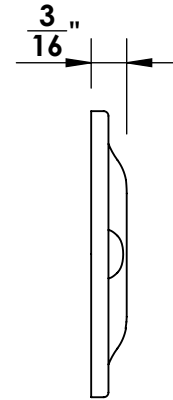

46868

#5 Screws

46869

#5 Screws

EST. 1876

Merit Metal Products Inc.
242 Valley Road
Warrington, PA 18976
P 215-343-2500 F 215-343-4839

The information contained in this drawing is the sole intellectual property of Merit Metal Products. Any reproduction in part or as a whole without the written permission of Merit Metal Products is prohibited.

Unless Otherwise Specified:

Dimensions are in inches

All dimensions are from edge, theoretical sharp corner, or hole center.

	NAME	DATE
Drawn:	JHR	1/20/15

Comments:

TITLE:
**Gwynedd Collection
Bit Key Escutcheon**

PART. NO.
46868 & 46869