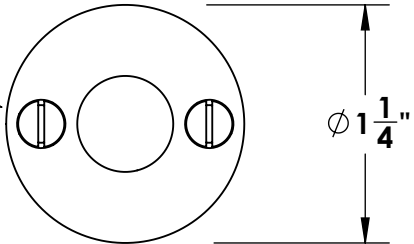

46860

#5 Screws

46861

#5 Screws

Merit Metal Products Inc.
242 Valley Road
Warrington, PA 18976
P 215-343-2500 F 215-343-4839

The information contained in this drawing is the sole intellectual property of Merit Metal Products. Any reproduction in part or as a whole without the written permission of Merit Metal Products is prohibited.

Unless Otherwise Specified:

Dimensions are in inches

All dimensions are from edge, theoretical sharp corner, or hole center.

	NAME	DATE
Drawn:	JHR	1/20/15

Comments:

TITLE: Gwynedd Collection
Emergency Key
Escutcheon with Plug

PART. NO.
46860 & 46861