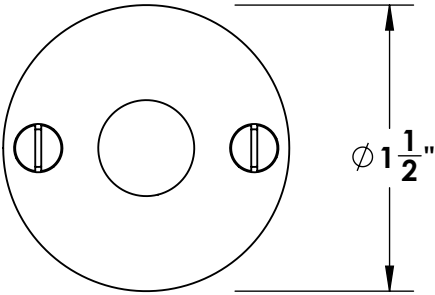

46860

#5 Screws

46861

#5 Screws

Merit Metal Products Inc.
242 Valley Road
Warrington, PA 18976
P 215-343-2500 F 215-343-4839

The information contained in this drawing is the sole intellectual property of Merit Metal Products. Any reproduction in part or as a whole without the written permission of Merit Metal Products is prohibited.

Unless Otherwise Specified:

Dimensions are in inches

All dimensions are from edge, theoretical sharp corner, or hole center.

	NAME	DATE
Drawn:	JHR	1/20/15

Comments:

TITLE: Gwynedd Collection
Emergency Key
Escutcheon with Plug

PART. NO.
46860 & 46861