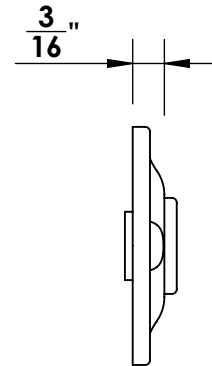

46860

#5 Screws

46861

#5 Screws

Merit Metal Products Inc.
242 Valley Road
Warrington, PA 18976
P 215-343-2500 F 215-343-4839

The information contained in this drawing is the sole intellectual property of Merit Metal Products. Any reproduction in part or as a whole without the written permission of Merit Metal Products is prohibited.

Unless Otherwise Specified:

Dimensions are in inches

All dimensions are from edge, theoretical sharp corner, or hole center.

	NAME	DATE
Drawn:	JHR	1/20/15

Comments:

TITLE: Gwynedd Collection
Emergency Key
Escutcheon with Plug

PART. NO.
46860 & 46861