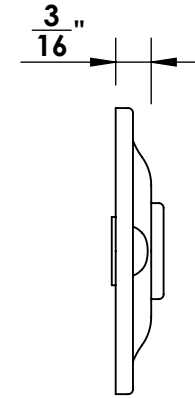

46860

#5 Screws

46861

#5 Screws

Merit Metal Products Inc.
242 Valley Road
Warrington, PA 18976
P 215-343-2500 F 215-343-4839

The information contained in this drawing is the sole intellectual property of Merit Metal Products. Any reproduction in part or as a whole without the written permission of Merit Metal Products is prohibited.

Unless Otherwise Specified:

Dimensions are in inches

All dimensions are from edge, theoretical sharp corner, or hole center.

	NAME	DATE
Drawn:	JHR	1/20/15

Comments:

TITLE: Gwynedd Collection
Emergency Key
Escutcheon with Plug

PART. NO.
46860 & 46861