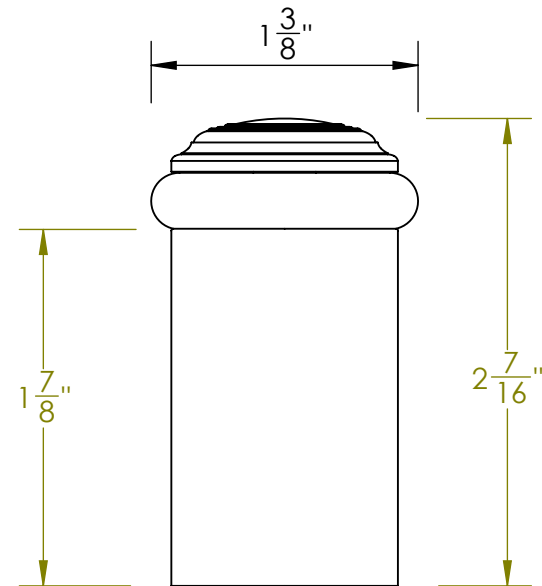

467FDSM-1

467FDSM-2

Merit Metal Products Inc.
242 Valley Road
Warrington, PA 18976
P 215-343-2500 F 215-343-4839

The information contained in this drawing is the sole intellectual property of Merit Metal Products. Any reproduction in part or as a whole without the written permission of Merit Metal Products is prohibited.

Unless Otherwise Specified:

Dimensions are in inches

All dimensions are from edge, theoretical sharp corner, or hole center.

	NAME	DATE
Drawn:	JHR	1/20/15

Comments:

TITLE:
**Gwynedd Collection
Door Stop**

PART. NO.
467FDSM-1 & 467FDSM-2