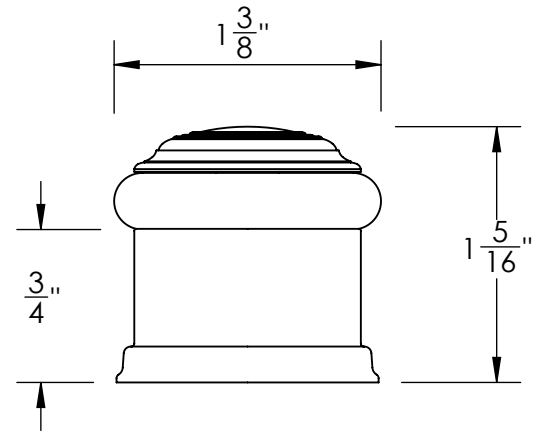

467FDS-1

467FDS-2

Merit Metal Products Inc.
242 Valley Road
Warrington, PA 18976
P 215-343-2500 F 215-343-4839

The information contained in this drawing is the sole intellectual property of Merit Metal Products. Any reproduction in part or as a whole without the written permission of Merit Metal Products is prohibited.

Unless Otherwise Specified:

Dimensions are in inches

All dimensions are from edge, theoretical sharp corner, or hole center.

	NAME	DATE
Drawn:	JHR	1/20/15

Comments:

TITLE:
**Gwynedd Collection
Door Stop**

PART. NO.
467FDS-1 & 467FDS-2