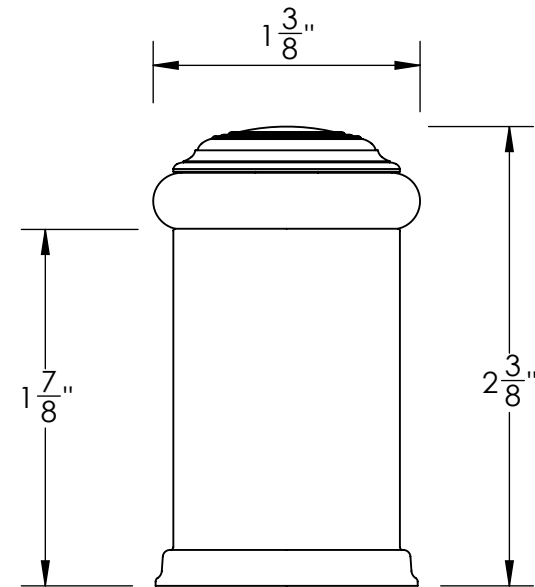

467FDS-1

467FDS-2

Merit Metal Products Inc.
242 Valley Road
Warrington, PA 18976
P 215-343-2500 F 215-343-4839

The information contained in this drawing is the sole intellectual property of Merit Metal Products. Any reproduction in part or as a whole without the written permission of Merit Metal Products is prohibited.

Unless Otherwise Specified:

Dimensions are in inches

All dimensions are from edge, theoretical sharp corner, or hole center.

	NAME	DATE
Drawn:	JHR	1/20/15

Comments:

TITLE:
**Gwynedd Collection
Door Stop**

PART. NO.
467FDS-1 & 467FDS-2