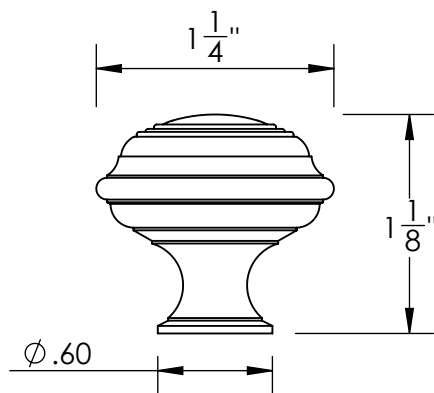

46770-1.25