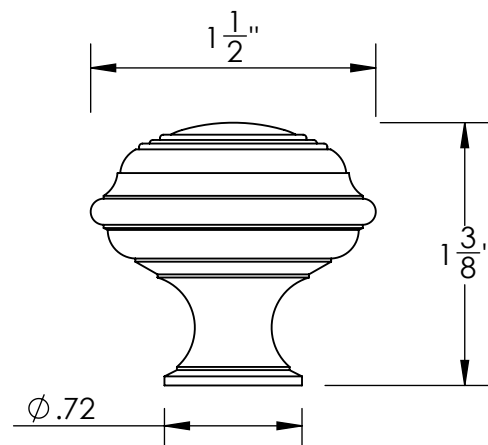

46770-1.5

Merit Metal Products Inc.
242 Valley Road
Warrington, PA 18976
P 215-343-2500 F 215-343-4839

The information contained in this drawing is the sole intellectual property of Merit Metal Products. Any reproduction in part or as a whole without the written permission of Merit Metal Products is prohibited.

Unless Otherwise Specified:

Dimensions are in inches

All dimensions are from edge, theoretical sharp corner, or hole center.

	NAME	DATE
Drawn:	JHR	1/20/15

Comments:

TITLE:
**Gwynedd Collection
Cabinet Knob**

PART. NO.
**46770-.75   46770-1
46770-1.25   46770-1.5**