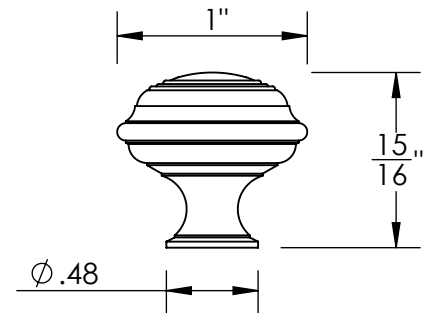

46770-1

Merit Metal Products Inc.
242 Valley Road
Warrington, PA 18976
P 215-343-2500 F 215-343-4839

The information contained in this drawing is the sole intellectual property of Merit Metal Products. Any reproduction in part or as a whole without the written permission of Merit Metal Products is prohibited.

Unless Otherwise Specified:

Dimensions are in inches

All dimensions are from edge, theoretical sharp corner, or hole center.

	NAME	DATE
Drawn:	JHR	1/20/15

Comments:

TITLE:
**Gwynedd Collection
Cabinet Knob**

PART. NO.
**46770-.75   46770-1
46770-1.25   46770-1.5**